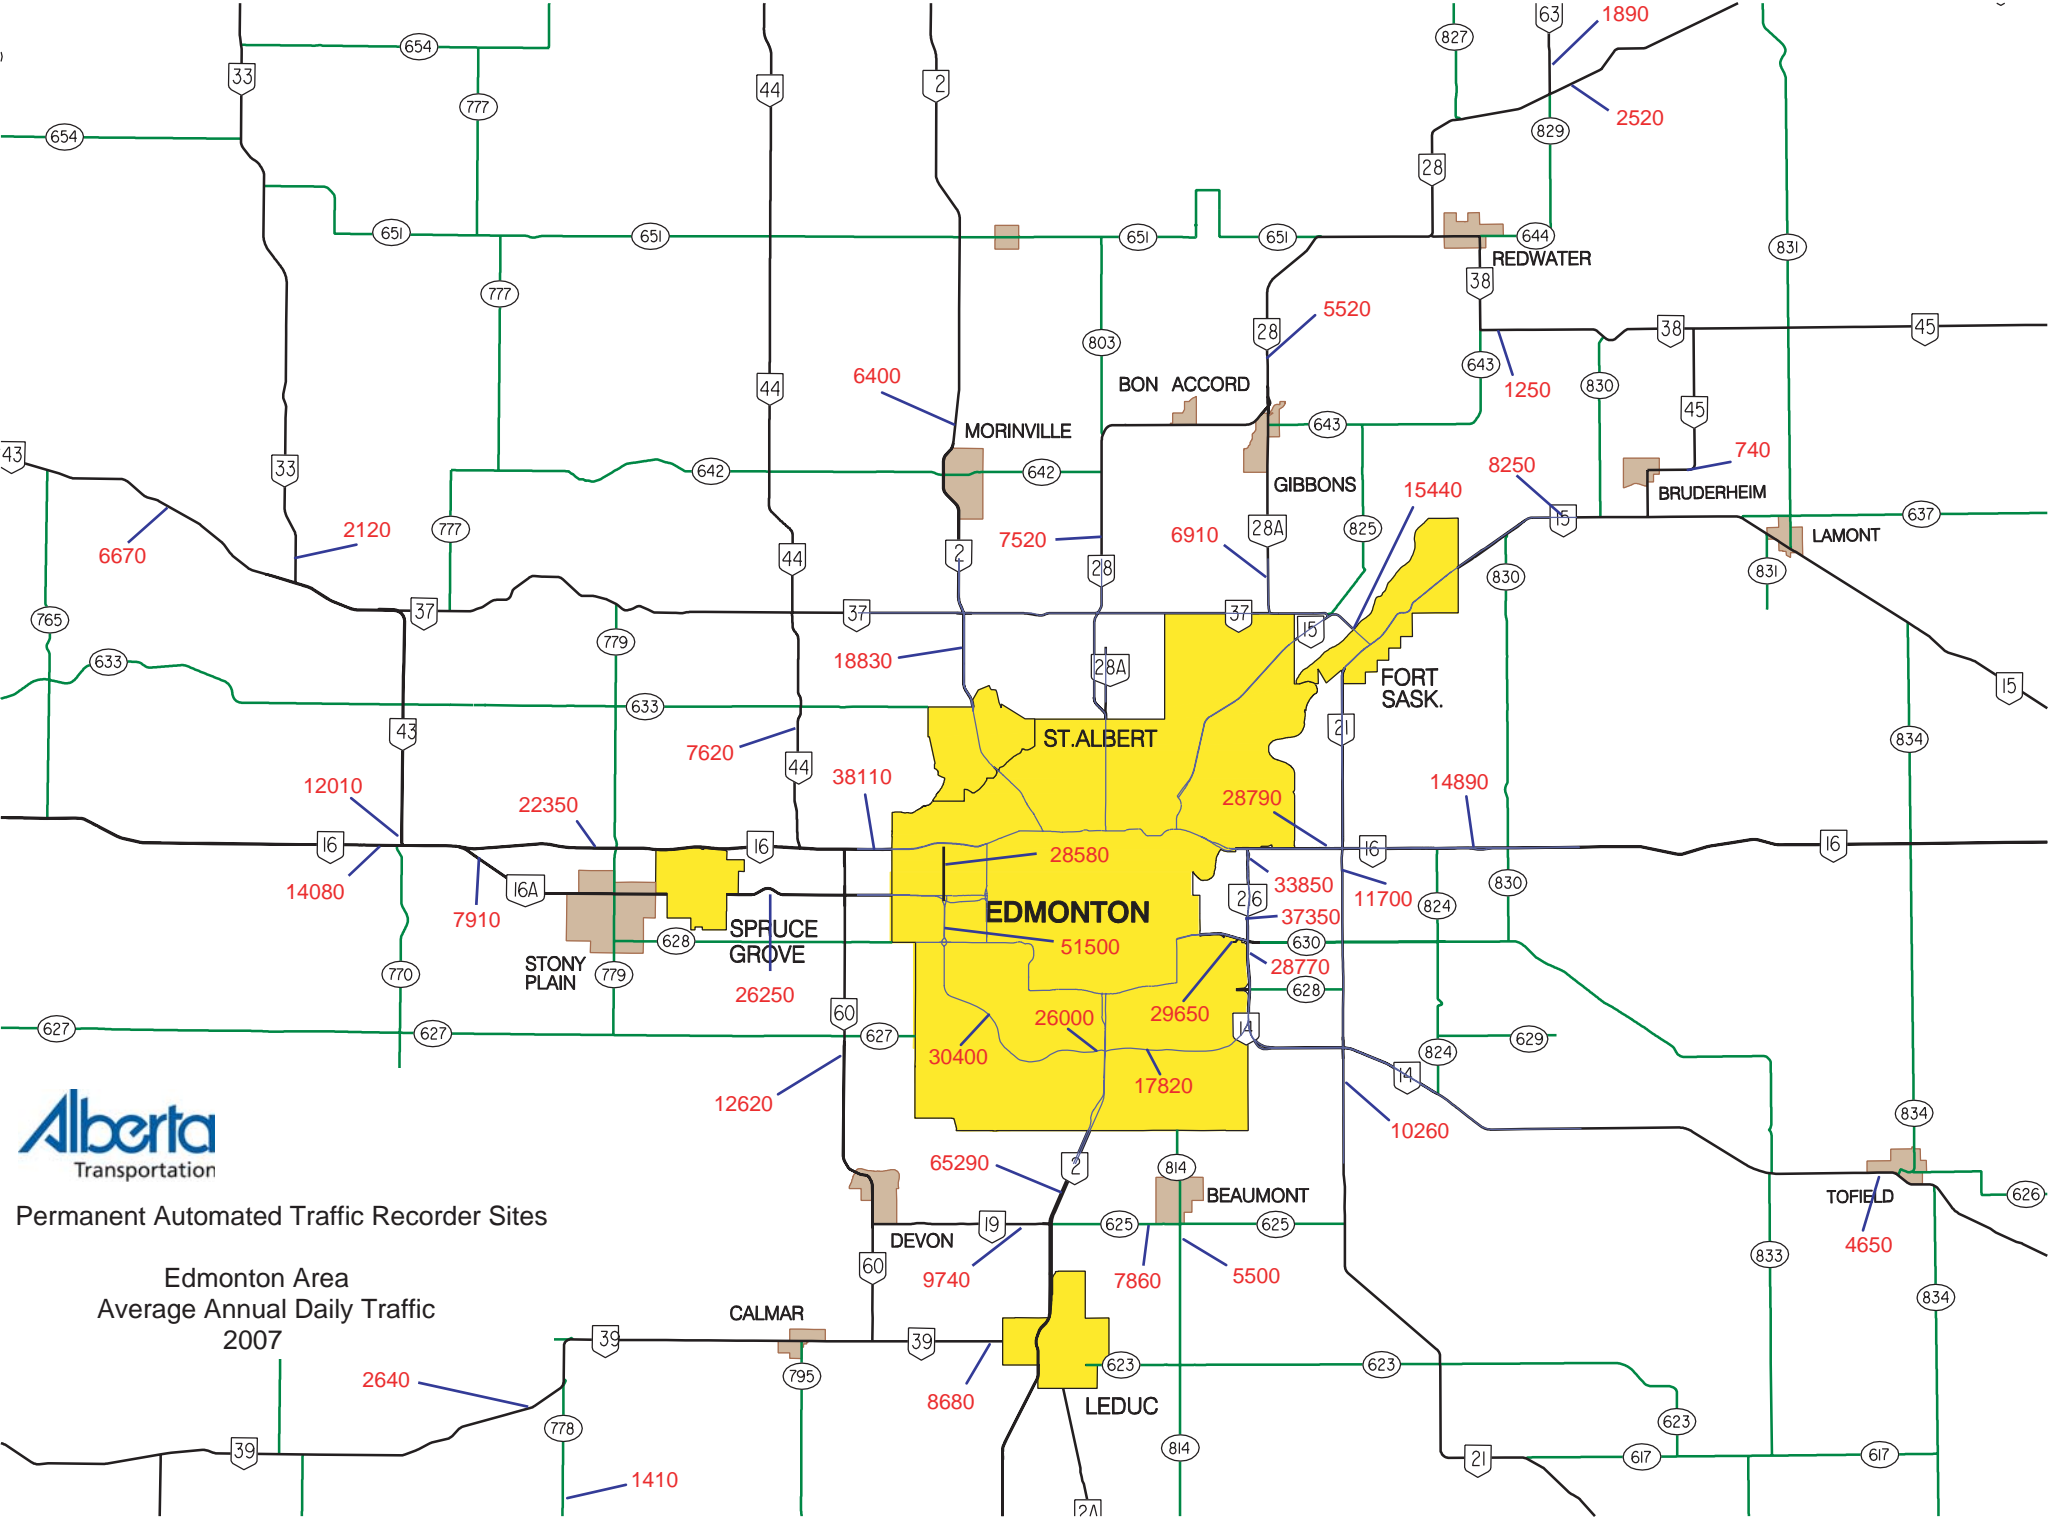

Permanent Automated Traffic Recorder Sites

Average Annual Daily Traffic

2007

Permanent Automated Traffic Recorder Sites

Edmonton Area
Average Annual Daily Traffic
2007