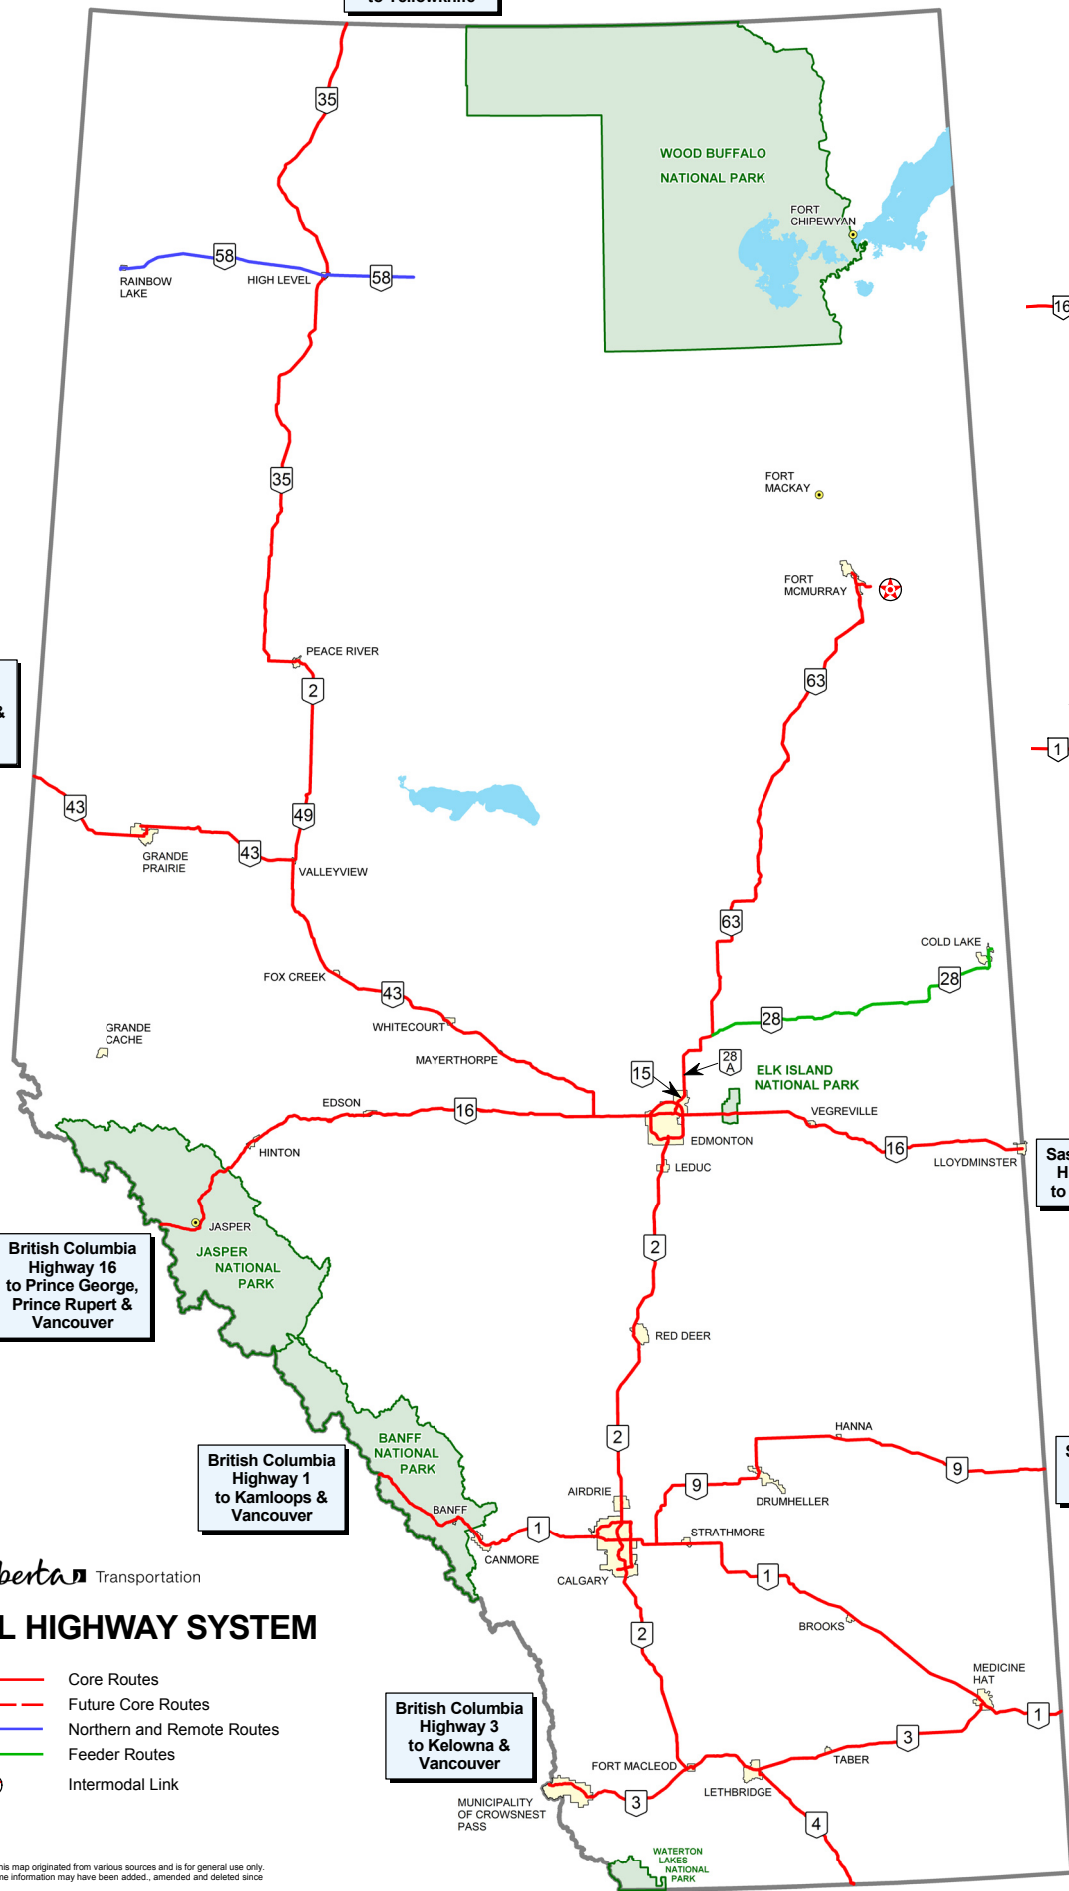

Saskatchewan Highway 16 to Saskatoon

Saskatchewan Highway 7 to Saskatoon

Saskatchewan Highway 1 to Regina

U.S. Interstate 15 to Great Falls & Salt Lake City

British Columbia Highway 16 to Prince George, Prince Rupert & Vancouver

British Columbia Highway 1 to Kamloops & Vancouver

British Columbia Highway 3 to Kelowna & Vancouver

Alberta Transportation

NATIONAL HIGHWAY SYSTEM

- Core Routes
  Future Core Routes
  Northern and Remote Routes
  Feeder Routes
  Intermodal Link

Disclaimer: Information presented on this map originated from various sources and is for general use only.

Source Information: Transportation Infrastructure Management Systems (TIMS) Digital Data, Alberta Transportation