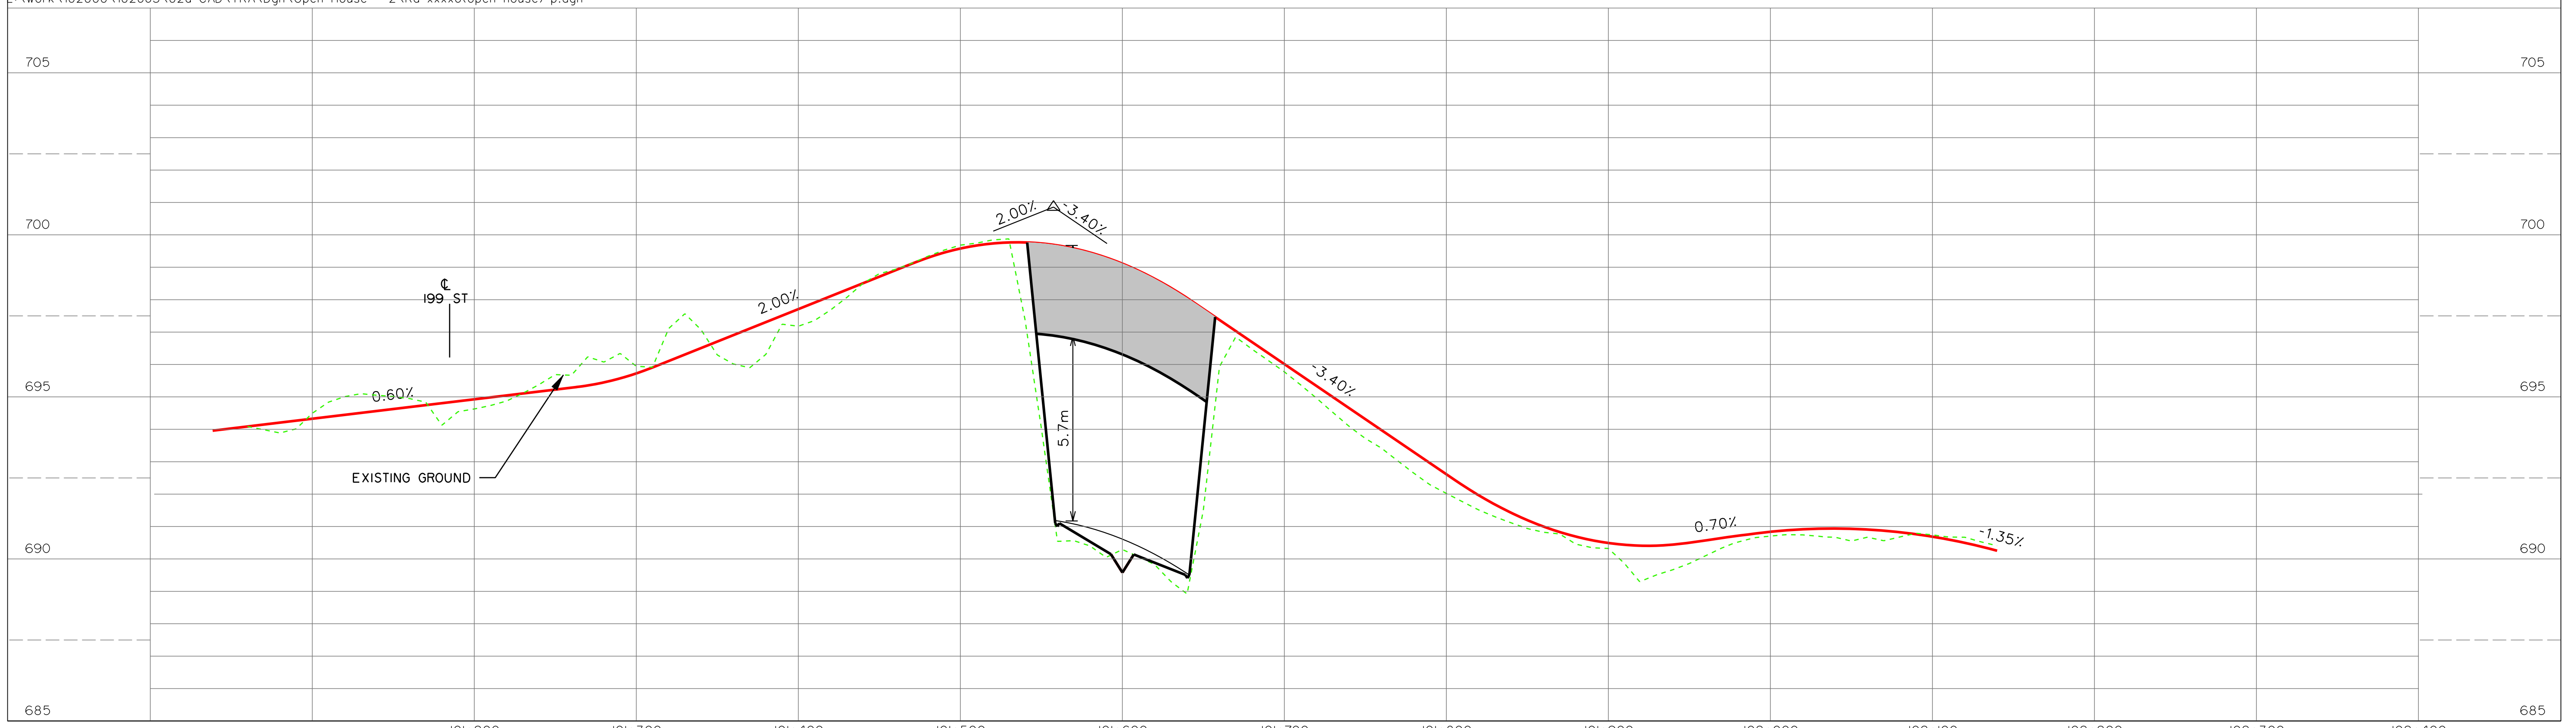

:\work\102000\102663\02a-CAD\TRAN\Dgn\Open House \* 2\Rd-xxxx6(open house)-p.dgn

LESSARD MAINLINE PROFILE  
(PRELIMINARY ONLY)