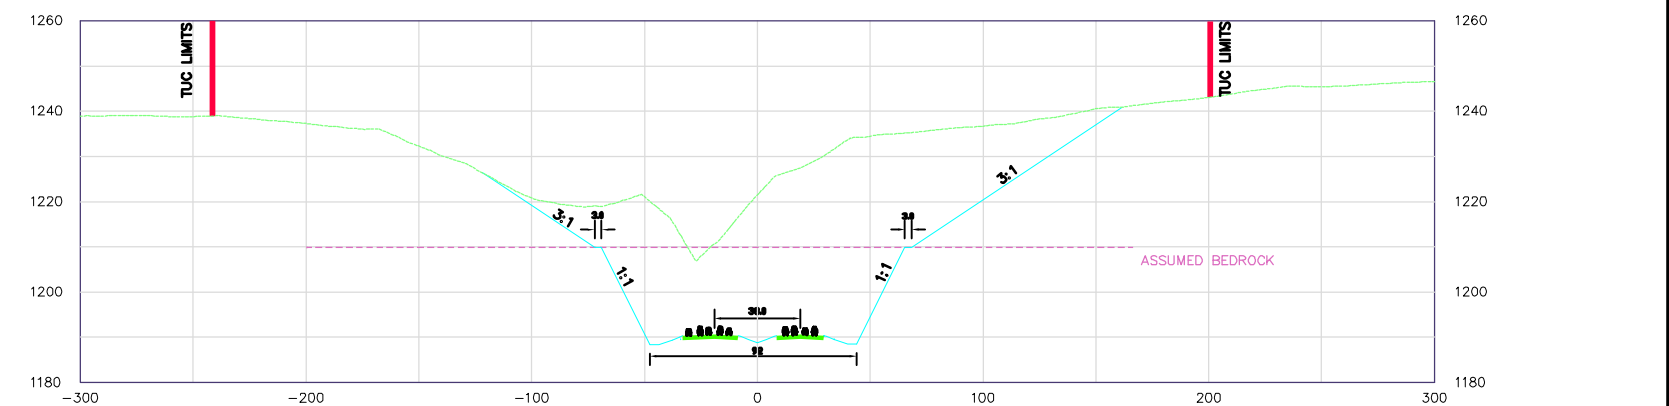

### WEST CALGARY RING ROAD TRANS-CANADA TO OLD BANFF COACH ROAD SW PROPOSED ALIGNMENT THROUGH THE PASKAPOO SLOPES

SECTION A-A

SECTION B-B

SECTION C-C