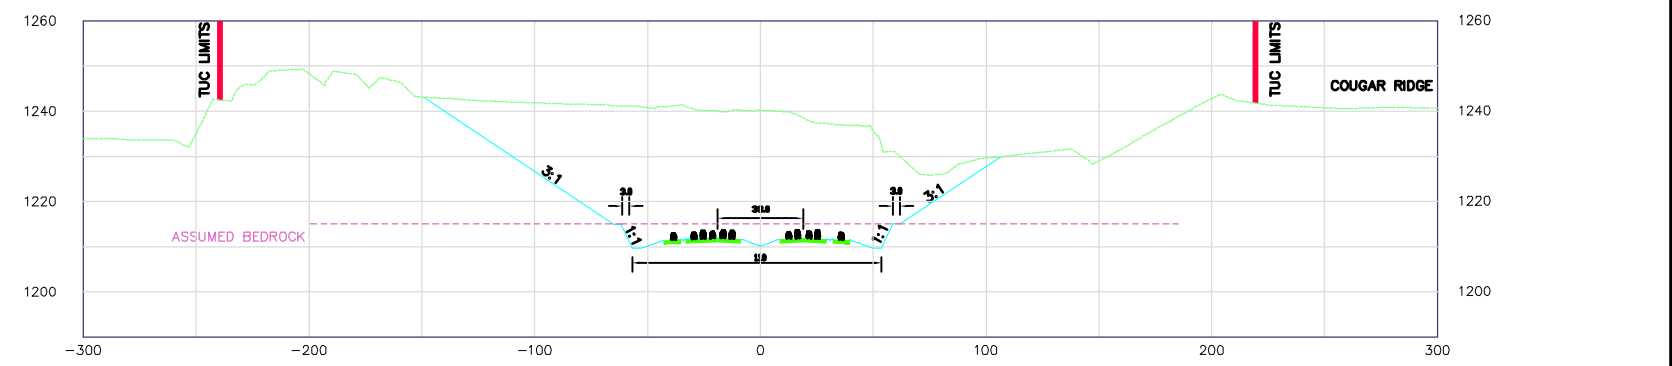

OPEN HOUSE #2: NOVEMBER 2008

WWW.WESTCRR.CA

WEST CALGARY RING ROAD TRANS-CANADA TO OLD BANFF COACH ROAD SW PROPOSED ALIGNMENT THROUGH THE PASKAPOO SLOPES

SECTION A-A

SECTION B-B

SECTION C-C