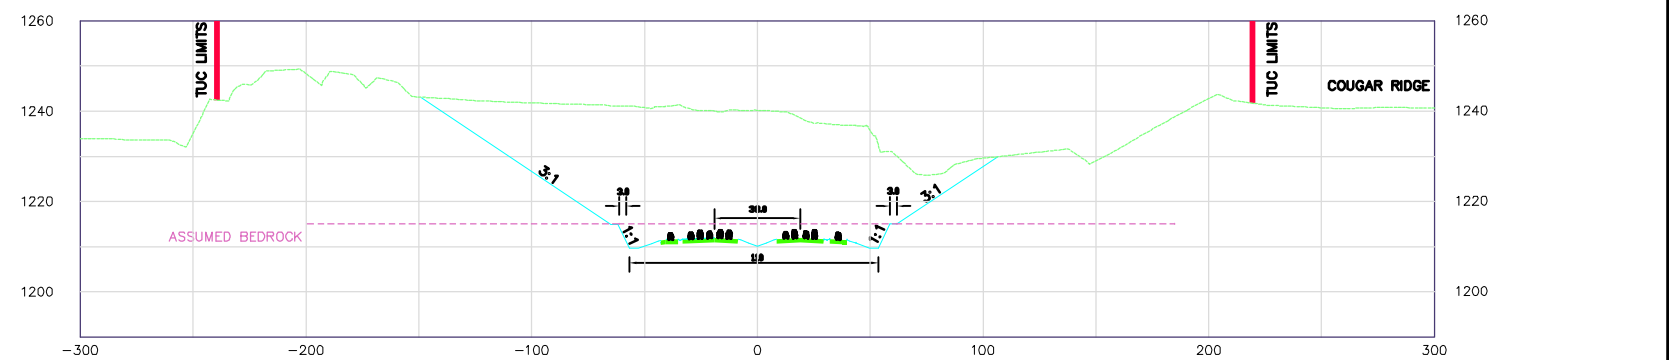

### WEST CALGARY RING ROAD TRANS-CANADA TO OLD BANFF COACH ROAD SW PROPOSED ALIGNMENT THROUGH THE PASKAPOO SLOPES

SECTION A-A

SECTION B-B

SECTION C-C