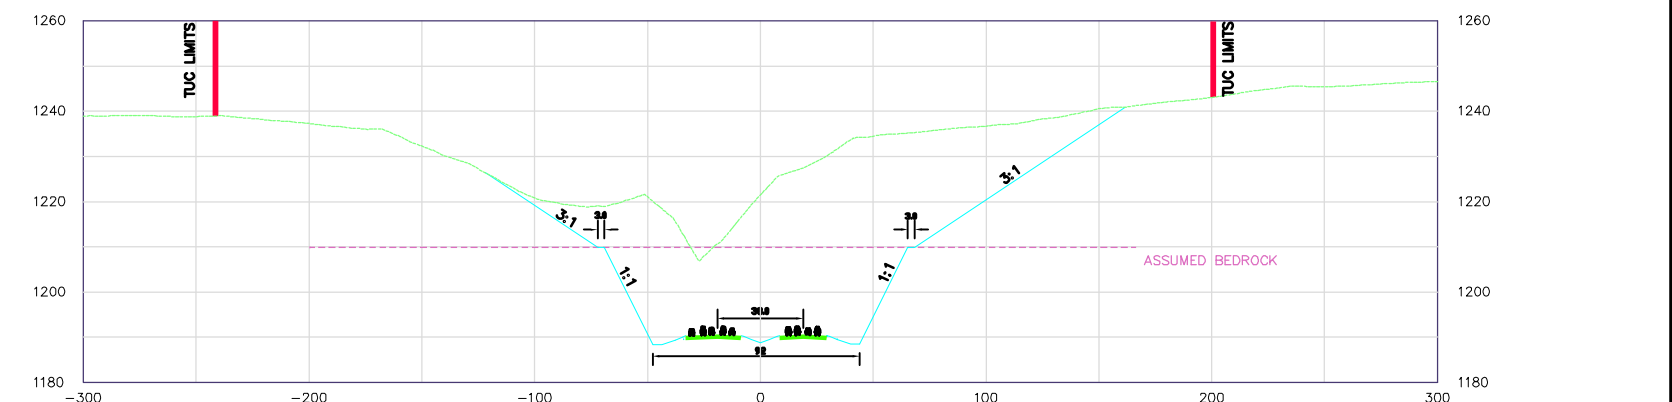

OPEN HOUSE #2: NOVEMBER 2008

WWW.WESTCRR.CA

WEST CALGARY RING ROAD TRANS-CANADA TO OLD BANFF COACH ROAD SW PROPOSED ALIGNMENT THROUGH THE PASKAPOO SLOPES

SECTION A-A

SECTION B-B

SECTION C-C