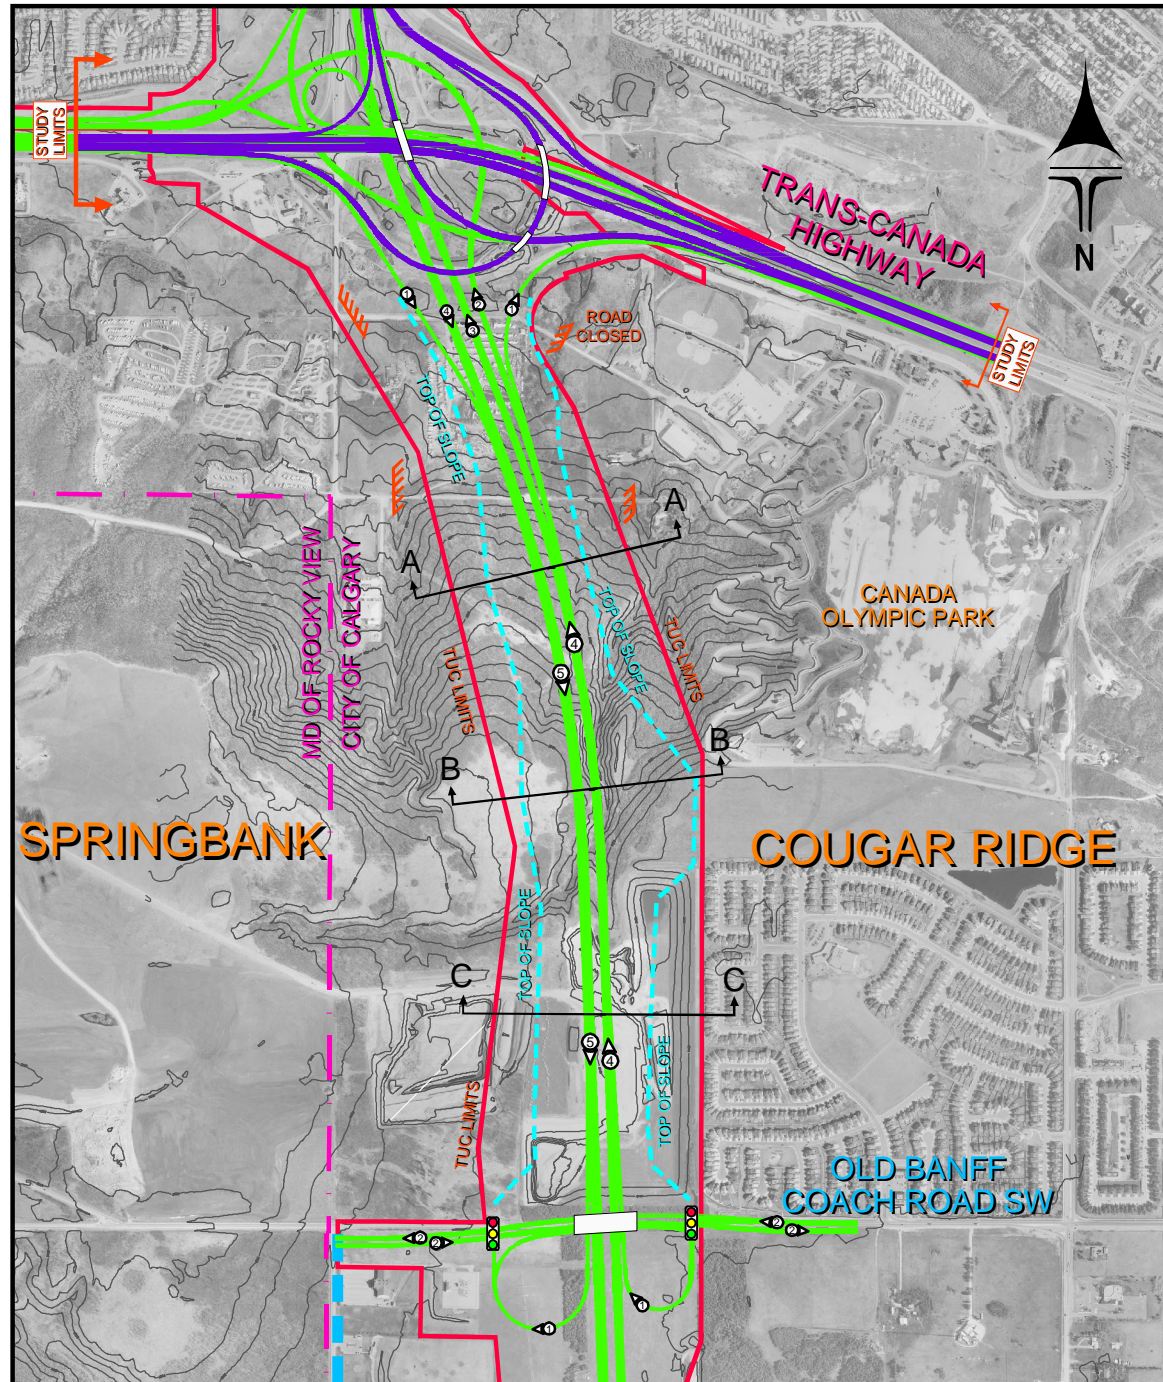

### WEST CALGARY RING ROAD TRANS-CANADA TO OLD BANFF COACH ROAD SW PROPOSED ALIGNMENT THROUGH THE PASKAPOO SLOPES

SECTION A-A

SECTION B-B

SECTION C-C