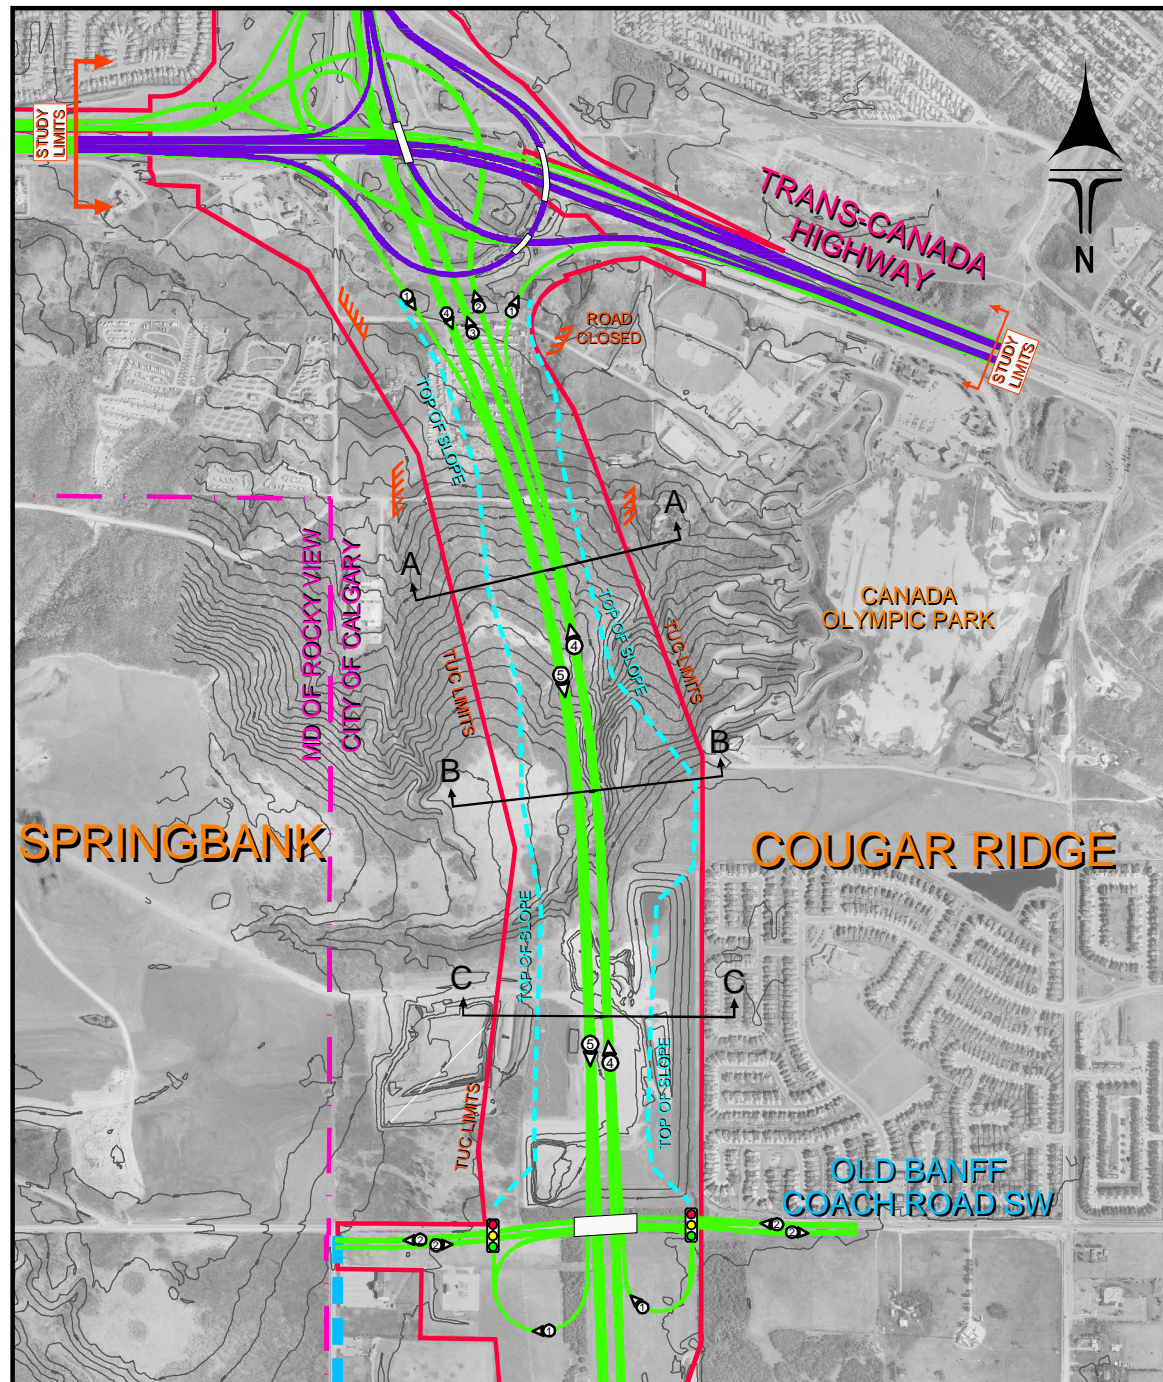

OPEN HOUSE #2: NOVEMBER 2008

WWW.WESTCRR.CA

WEST CALGARY RING ROAD TRANS-CANADA TO OLD BANFF COACH ROAD SW PROPOSED ALIGNMENT THROUGH THE PASKAPOO SLOPES

SECTION A-A

SECTION B-B

SECTION C-C