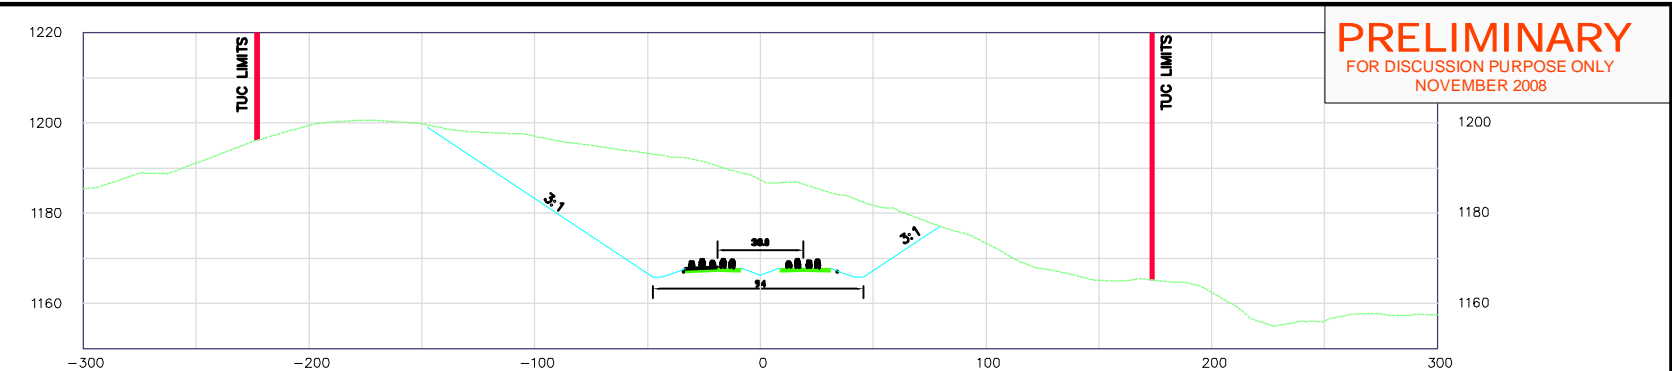

OPEN HOUSE #2: NOVEMBER 2008

WWW.WESTCRR.CA

WEST CALGARY RING ROAD TRANS-CANADA TO OLD BANFF COACH ROAD SW PROPOSED ALIGNMENT THROUGH THE PASKAPOO SLOPES

SECTION A-A

SECTION B-B

SECTION C-C