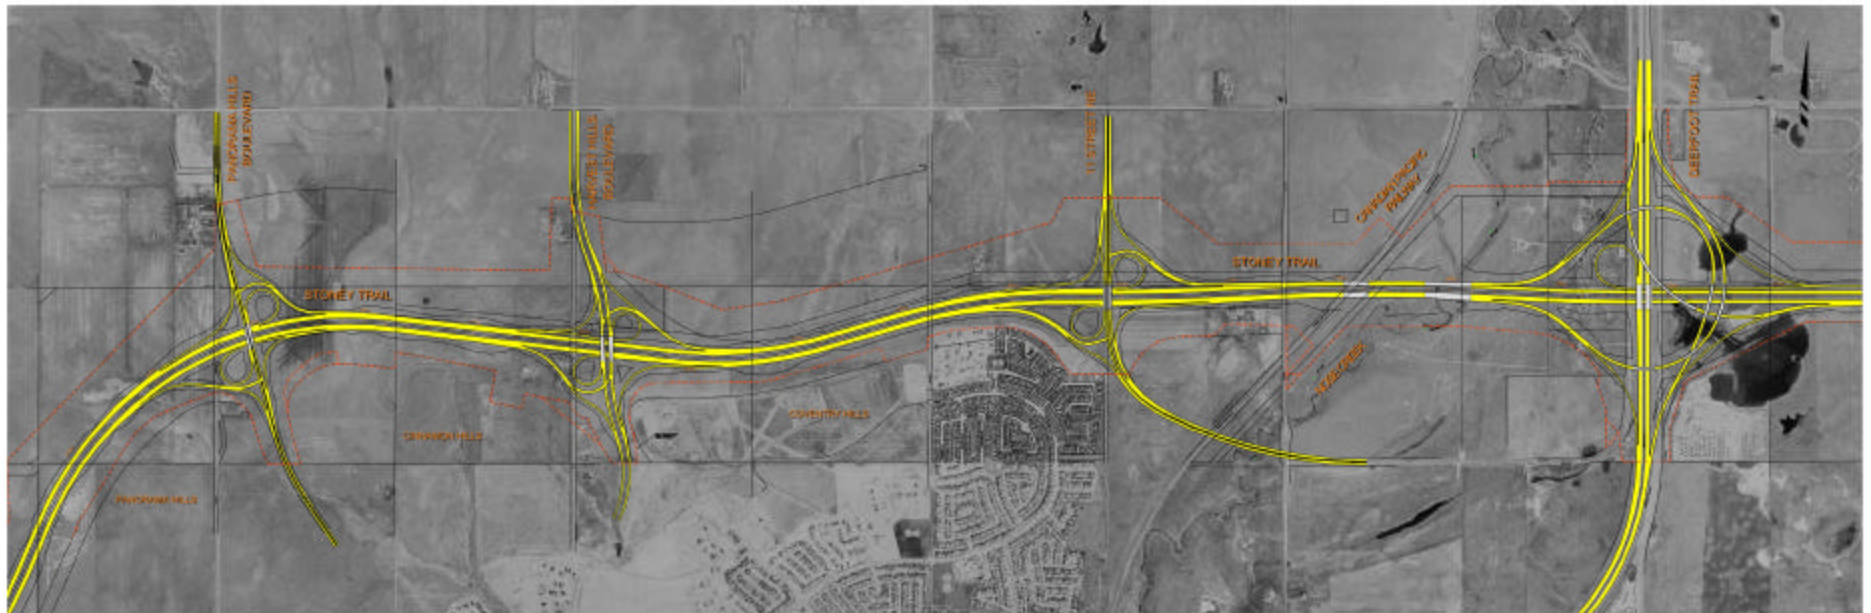

LEGEND:

PANORAMA HILLS BOULEVARD TO DEERFOOT TRAIL ULTIMATE STAGE