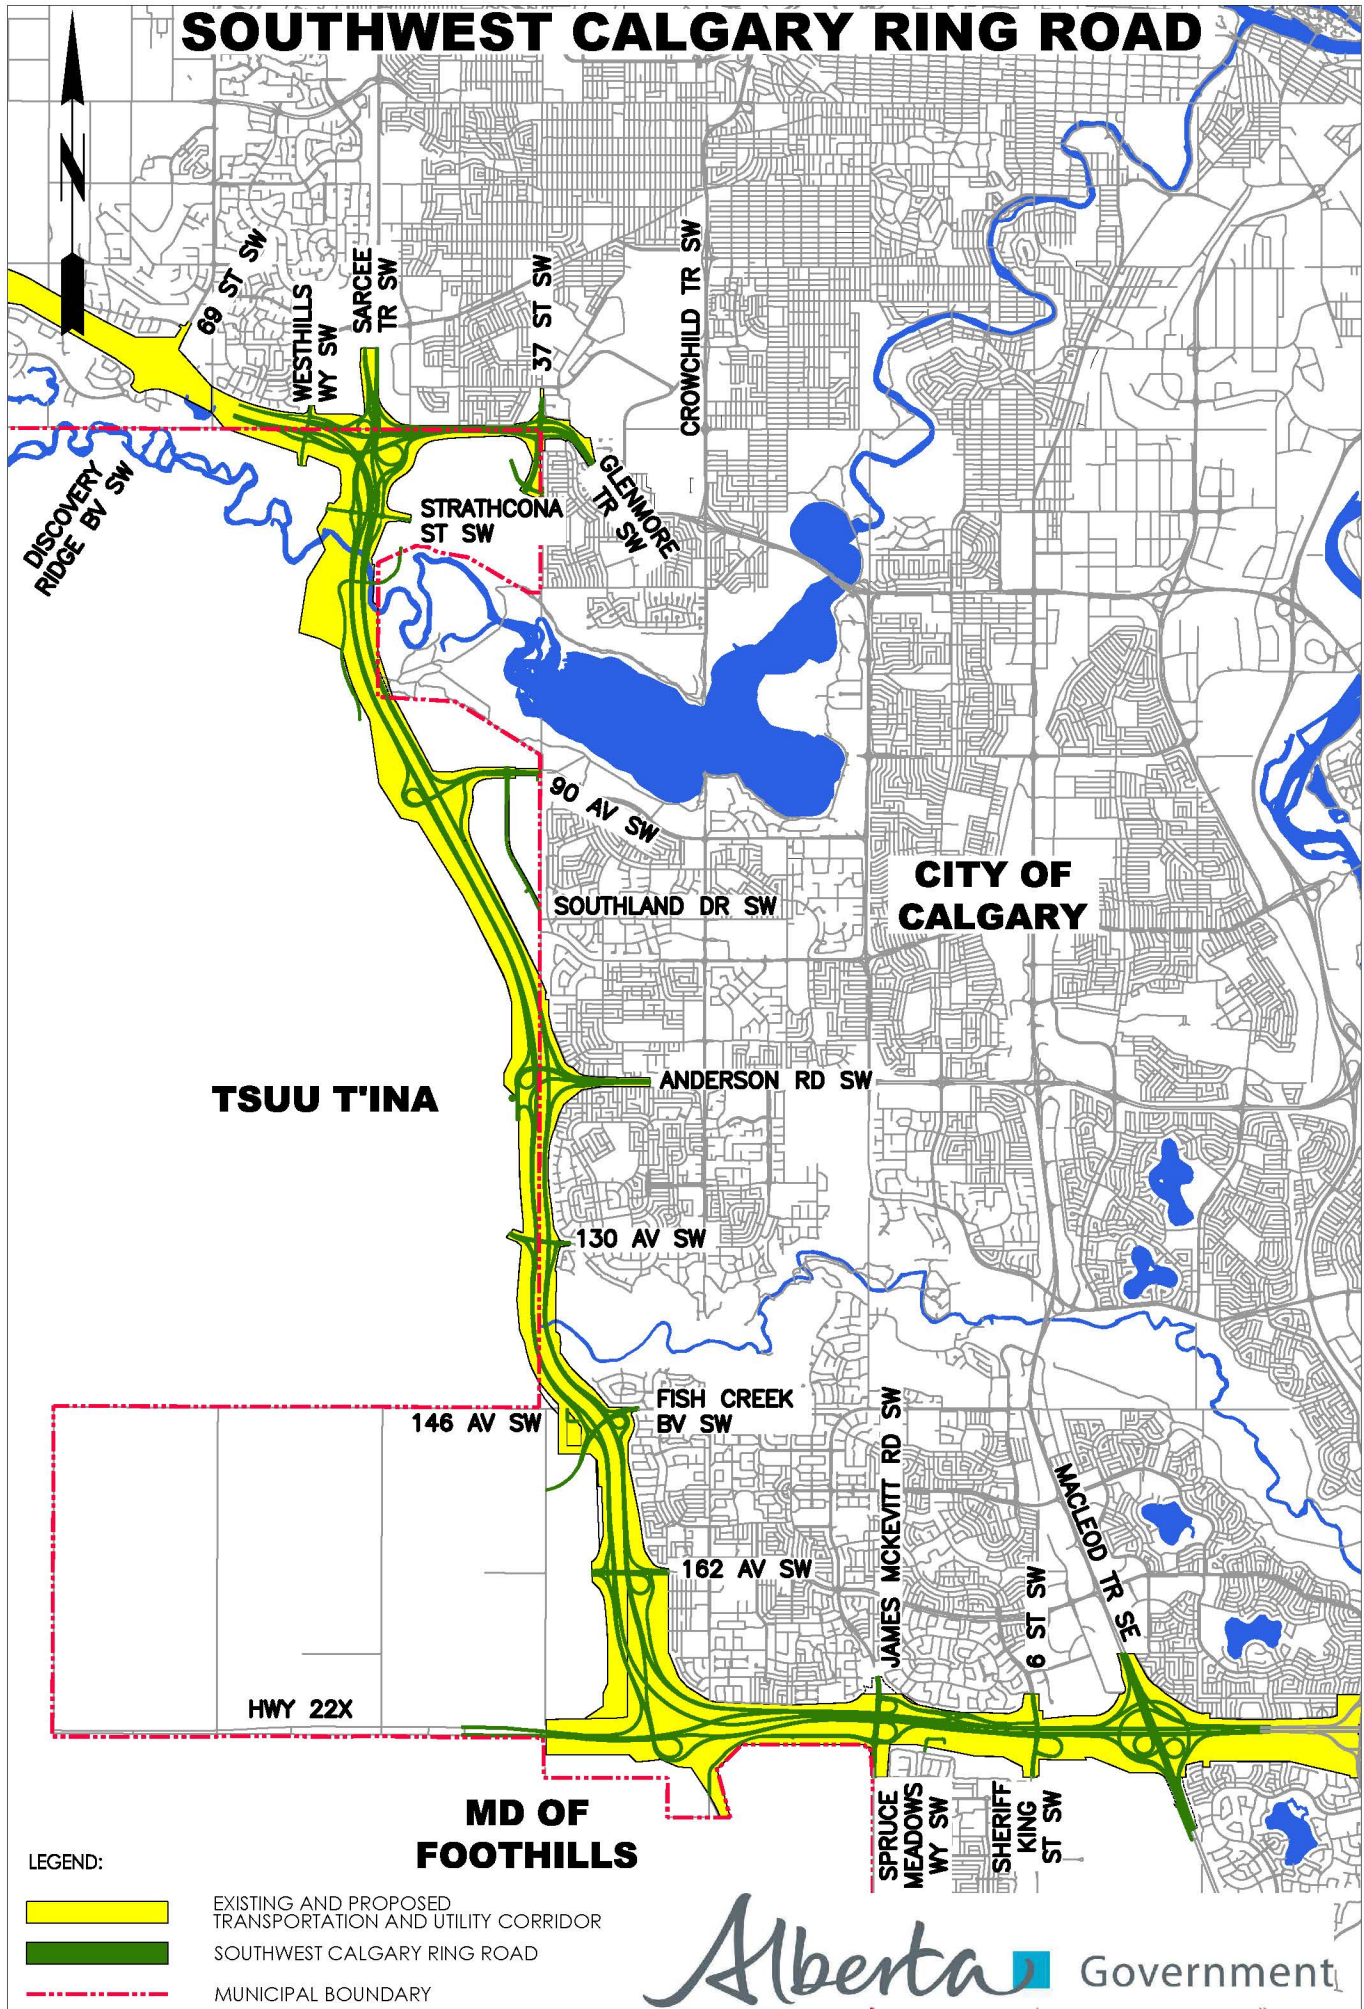

# SOUTHWEST CALGARY RING ROAD

LEGEND:

- EXISTING AND PROPOSED TRANSPORTATION AND UTILITY CORRIDOR
- SOUTHWEST CALGARY RING ROAD
- MUNICIPAL BOUNDARY