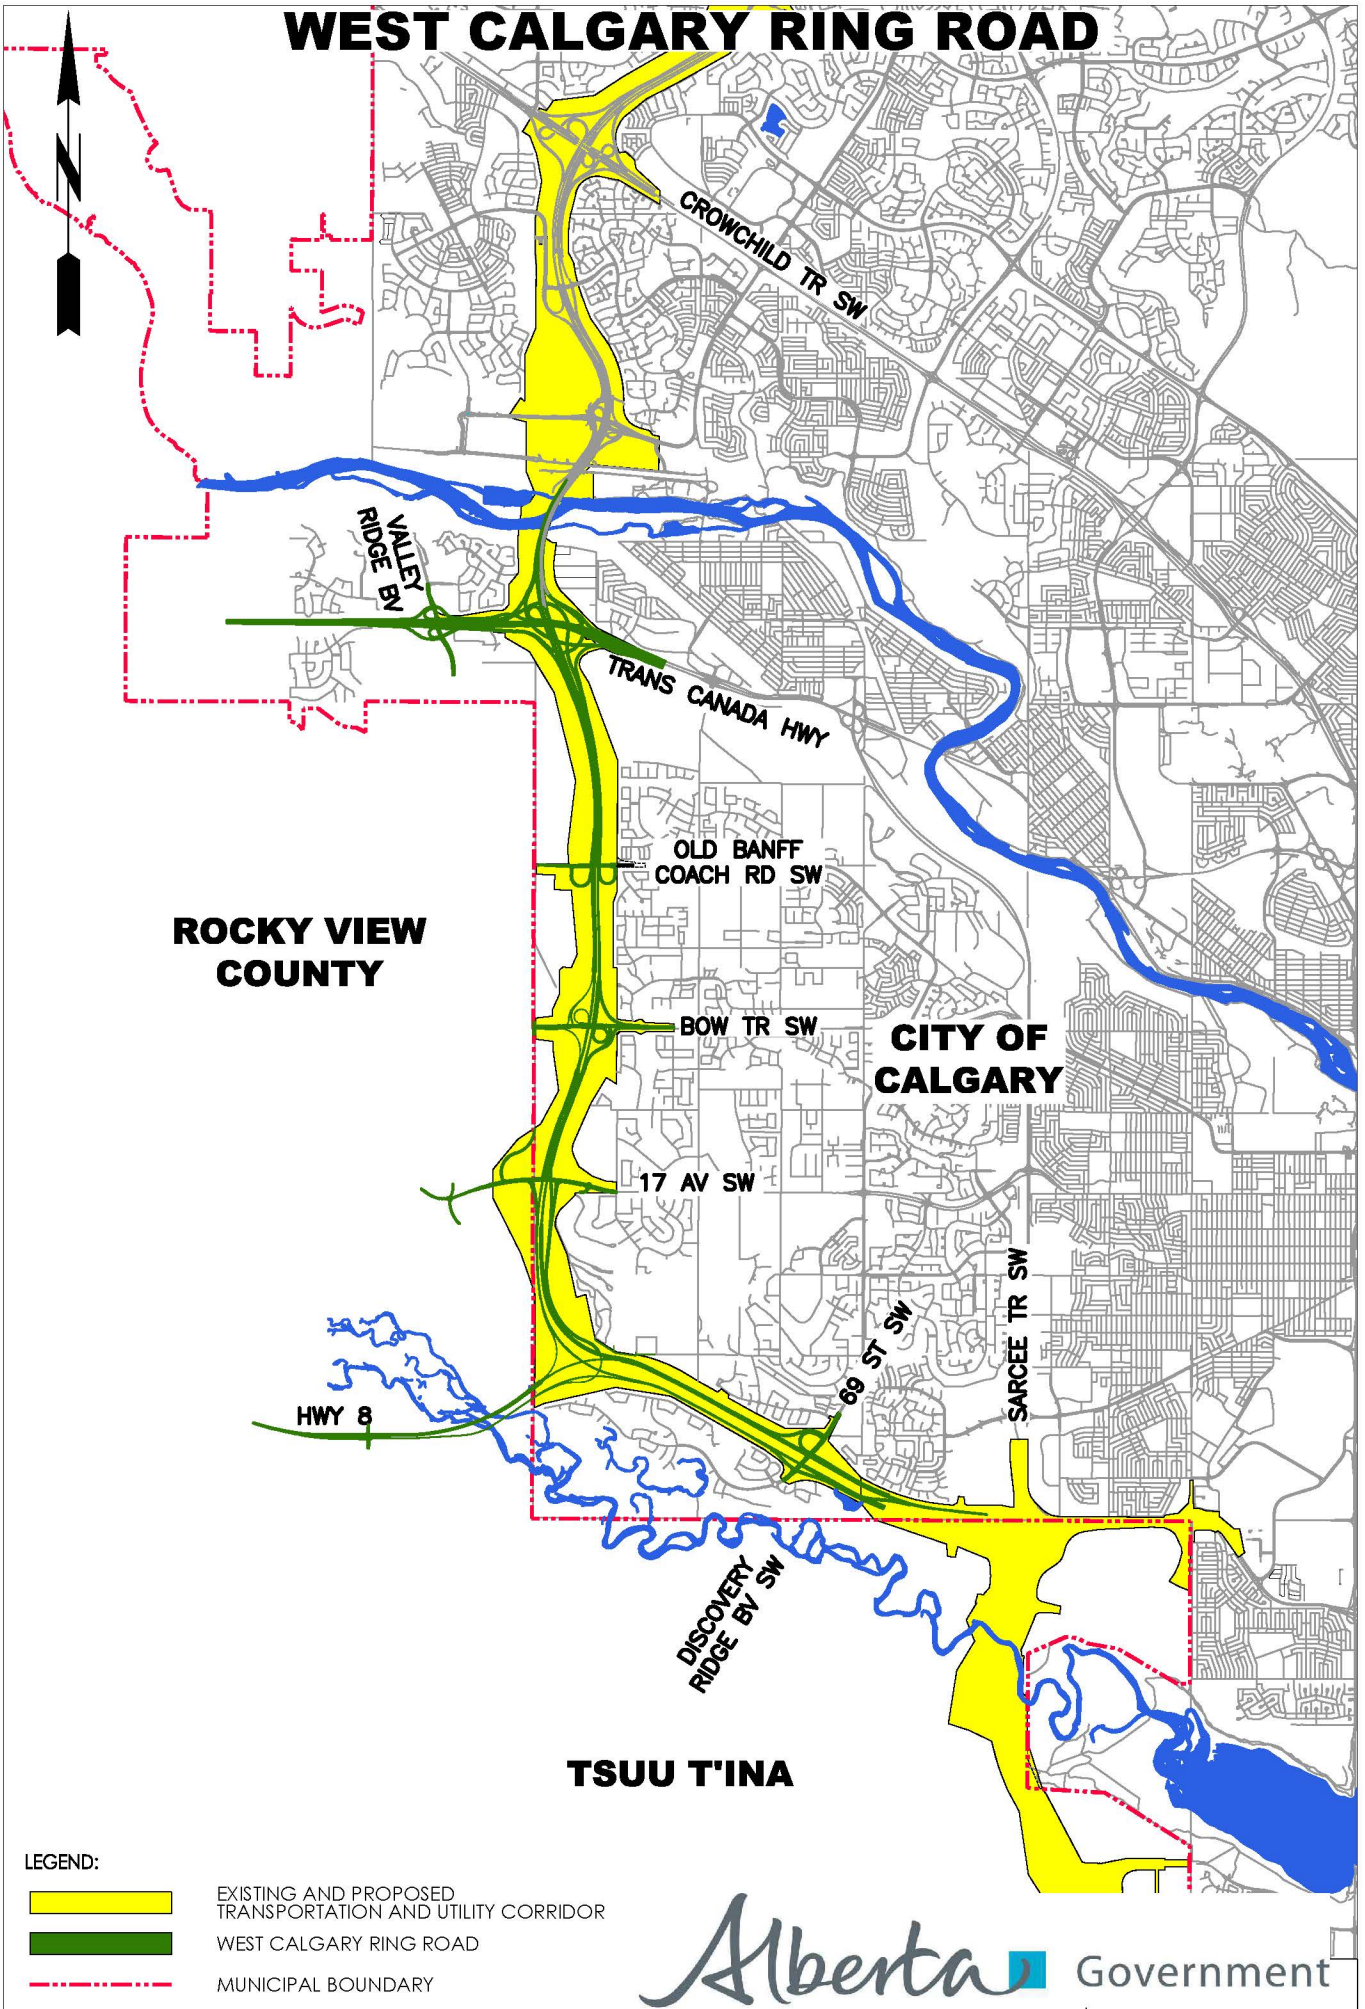

WEST CALGARY RING ROAD

**ROCKY VIEW
COUNTY**

**CITY OF
CALGARY**

TSUU T'INA

LEGEND:

-  EXISTING AND PROPOSED TRANSPORTATION AND UTILITY CORRIDOR
-  WEST CALGARY RING ROAD
-  MUNICIPAL BOUNDARY