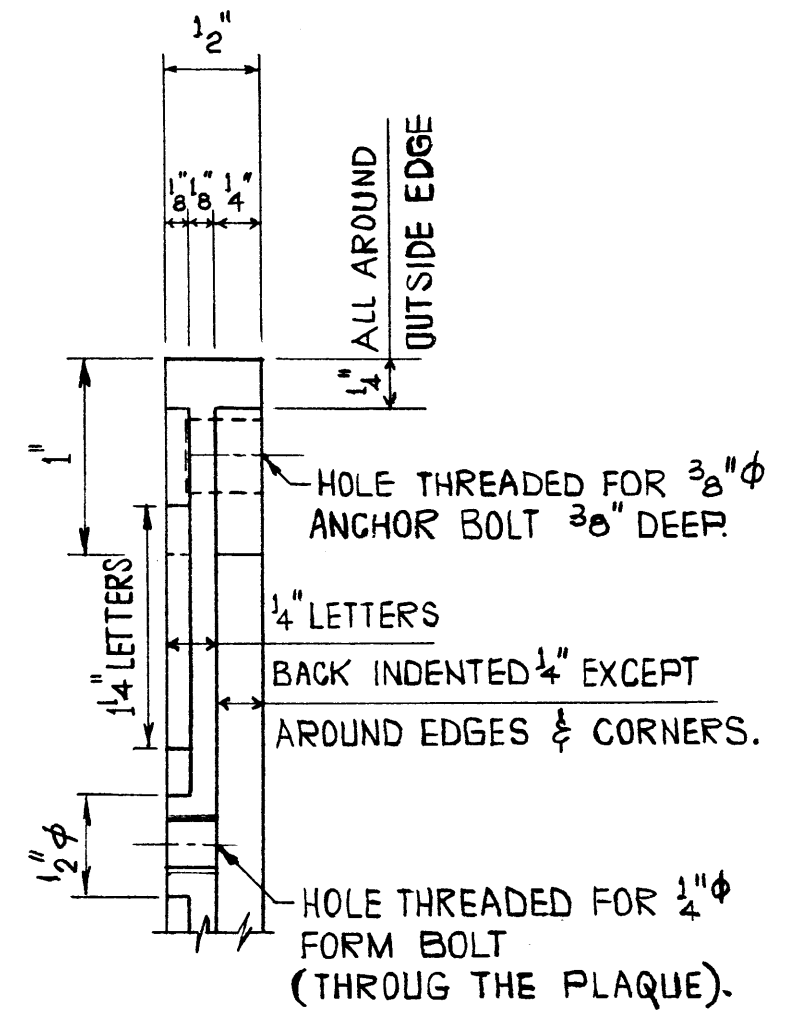

SPACING & LETTER
DIMENSION

SECTION
SCALE: FULL SIZE

CAST ALUMINUM
BRIDGE PLAQUE
SCALE: 1/2" = 1"