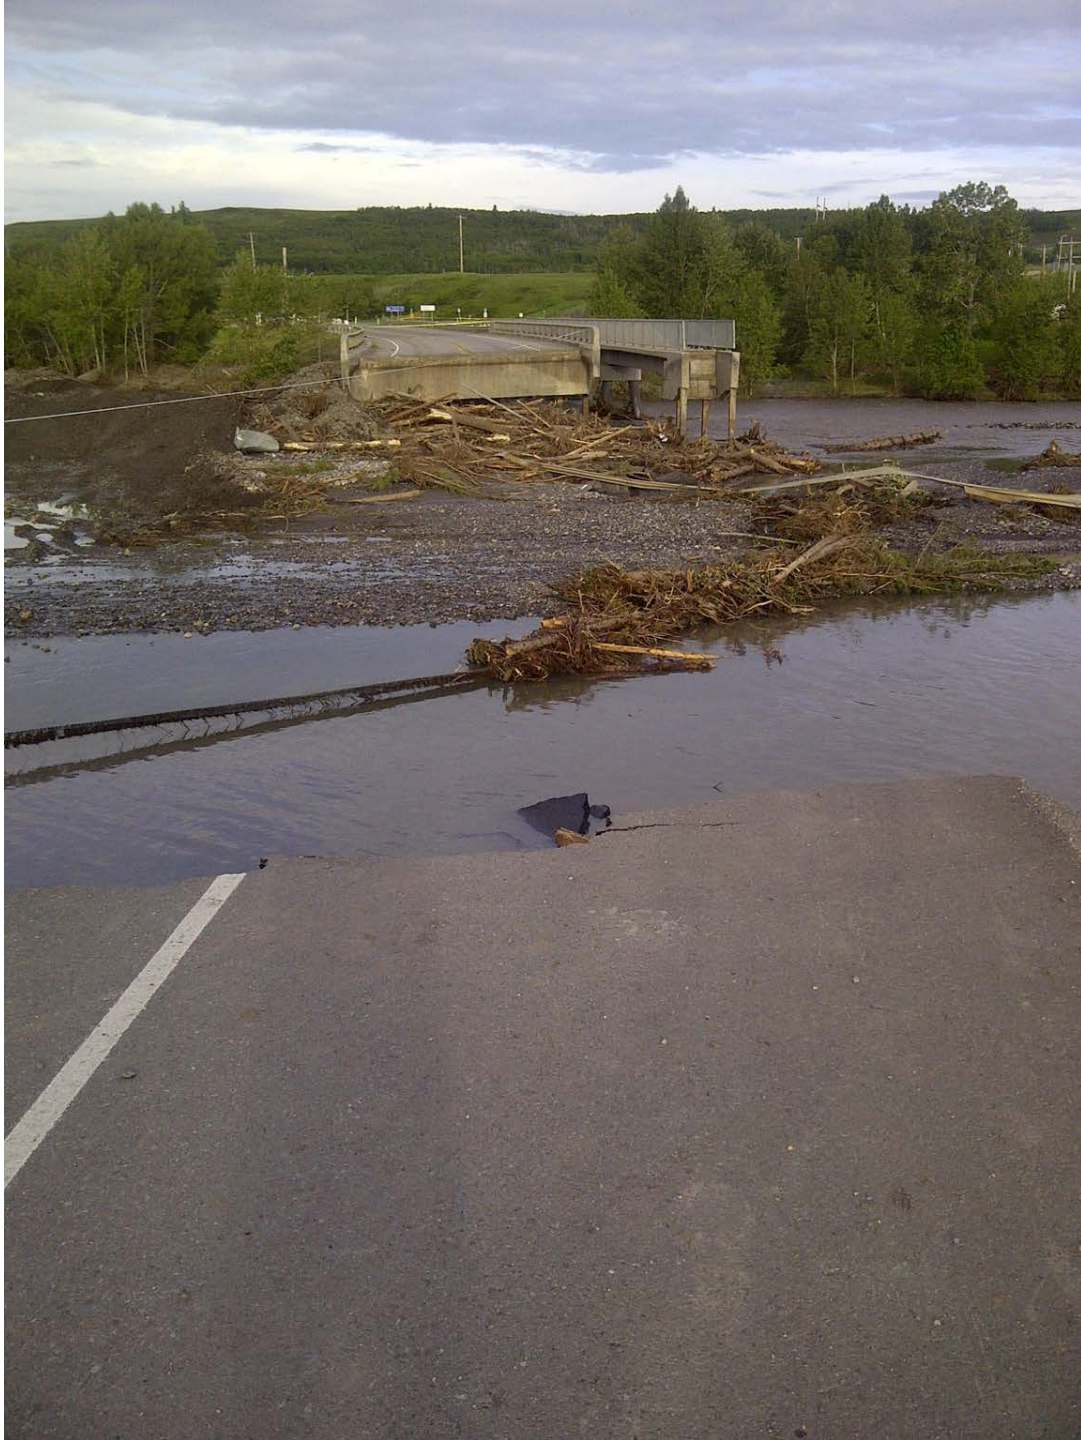

# Damage and repair to Highway 22 Sheep River Bridge near Black Diamond

Alberta Flood 2013

Scroll or  
Page Down

Before June 20, 2013

18/07/2013

18/07/2013