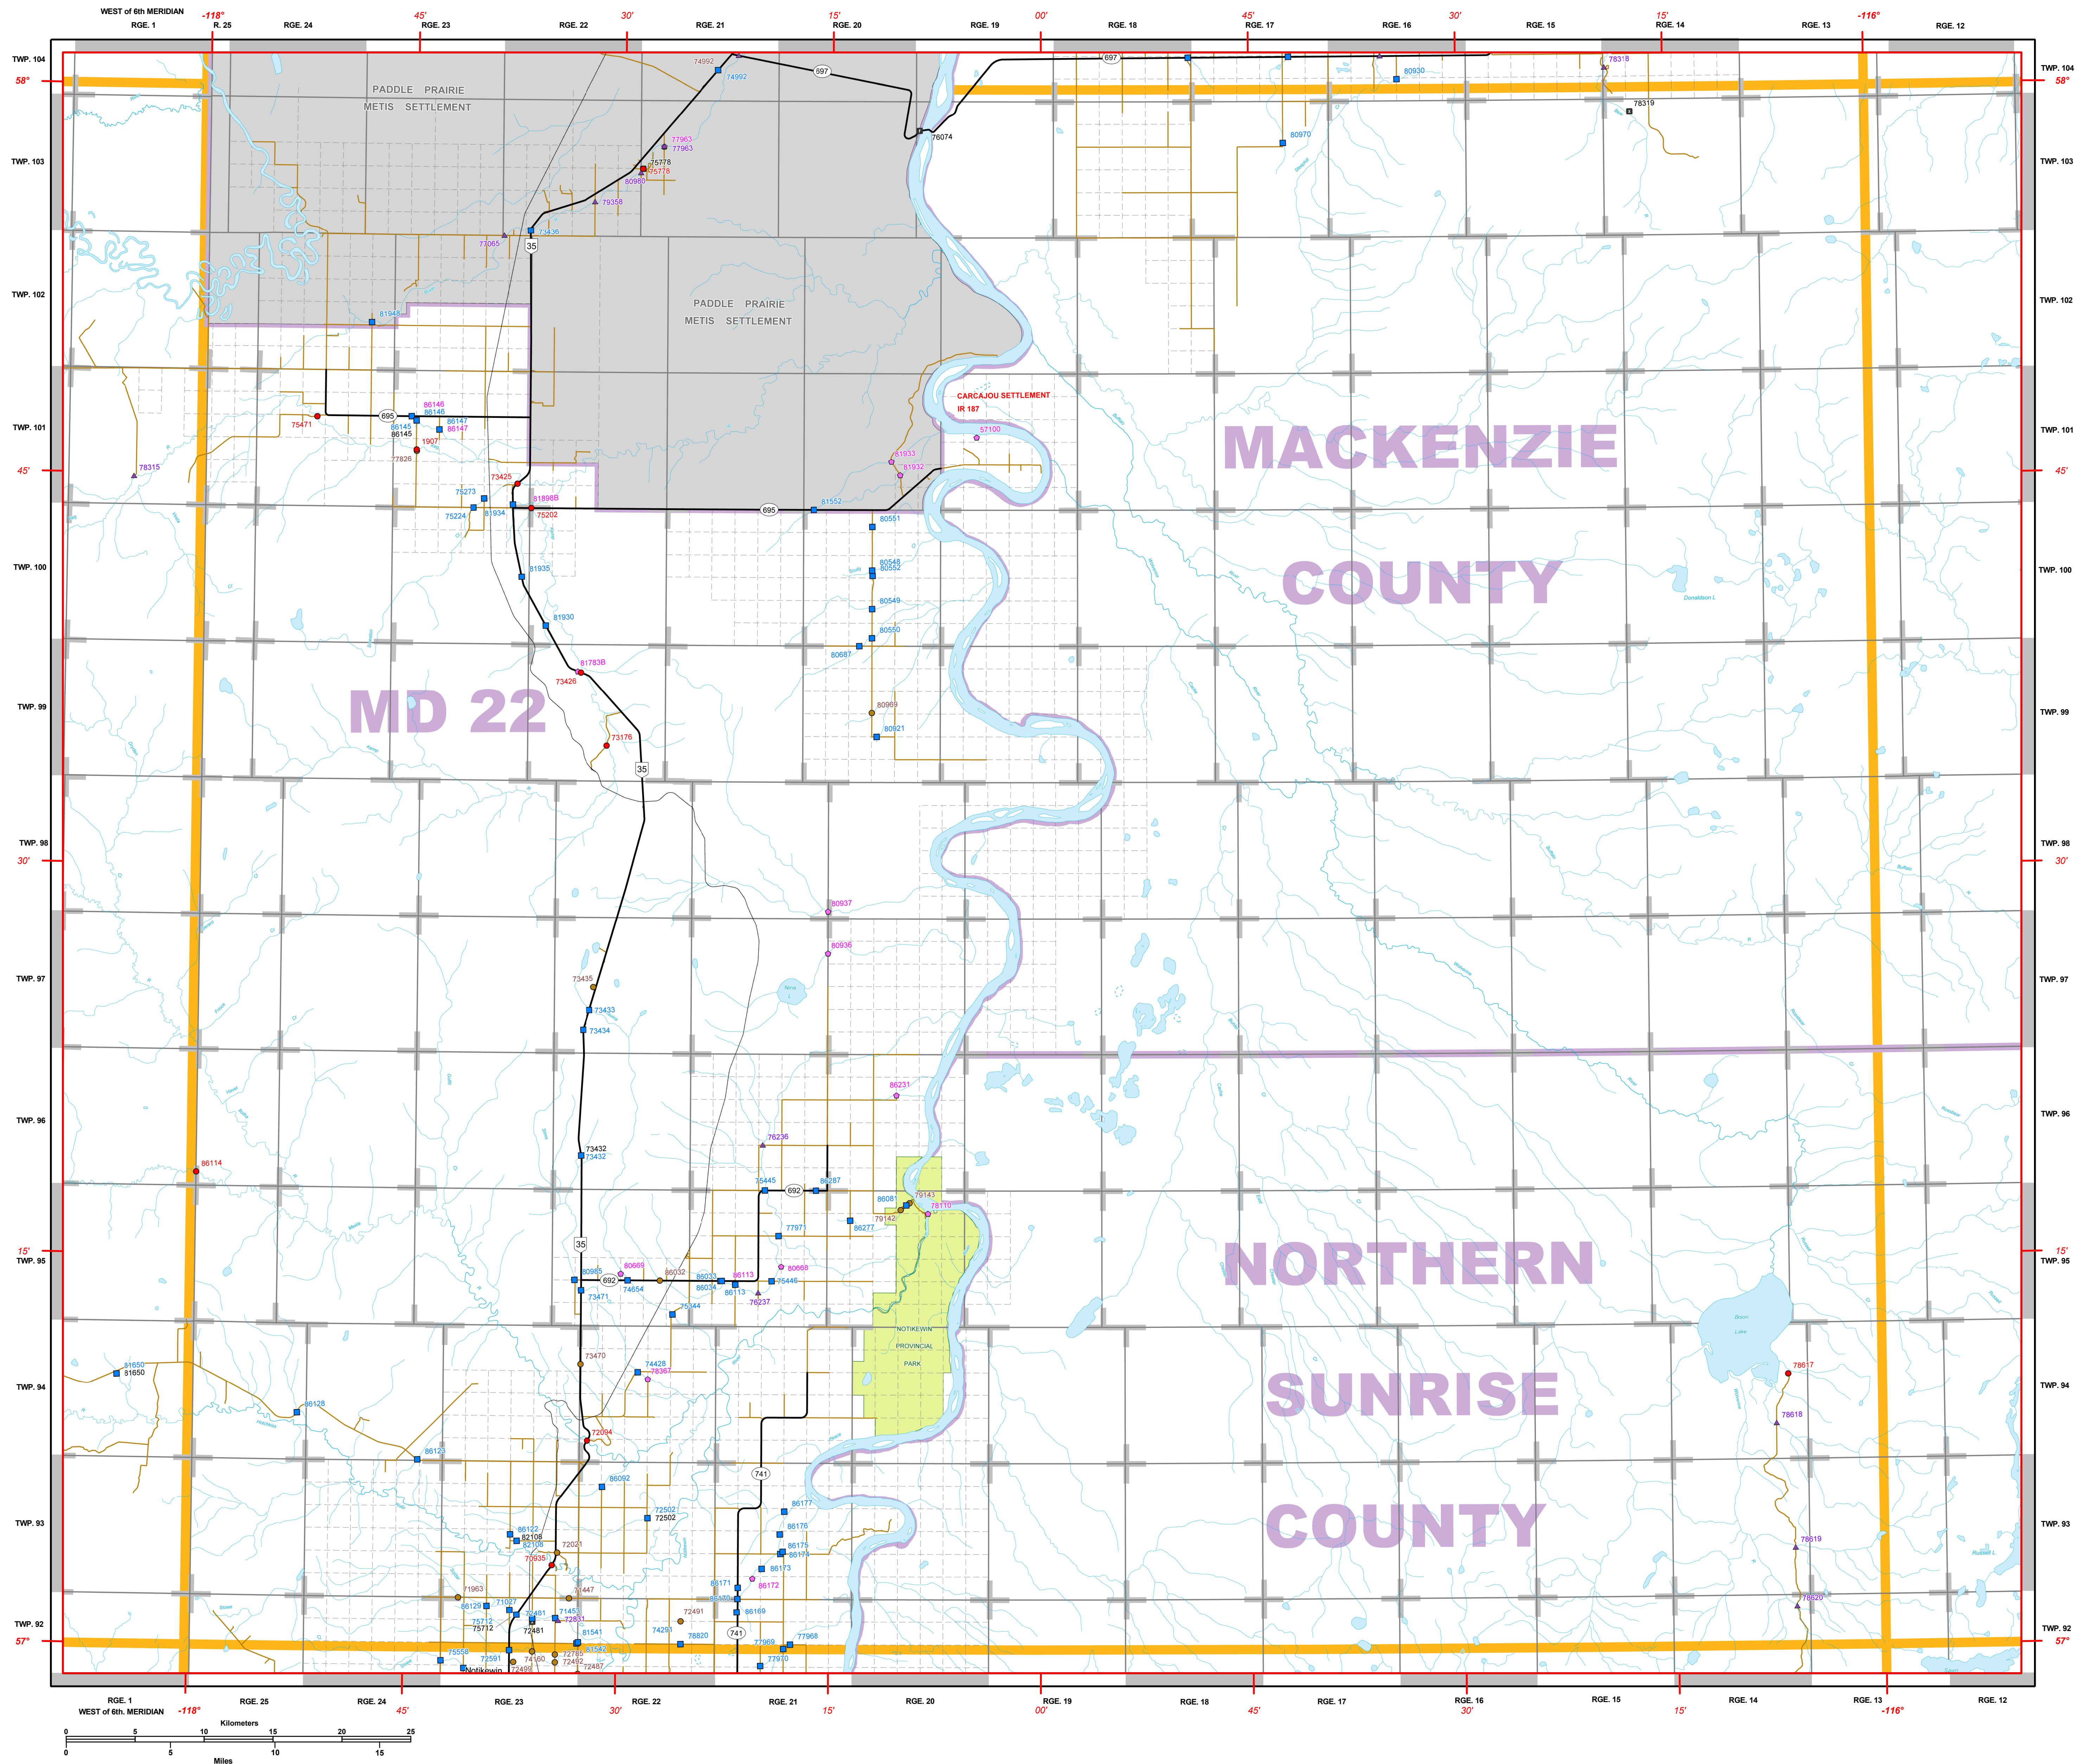

BISON LAKE - 84F bfmap 39

BISON LAKE - 84F bfmap 39

Prepared for Bridge Engineering Section, Alberta Transportation from (TIMS) Transportation Infrastructure Management System Data. The information presented is subject to change without notice. Not intended for duplication or resale. Copyright 2012.

MAP FEATURES		BRIDGE STRUCTURES	
Provincial Highways	City	Major Bridge	Proposed Structures
Proposed Highway Alignment	Town	Standard Bridge	Removed Structures
Municipal Roads	Village	Bridge Culvert	Closed Structures
Railway	Summer Village	Watercourse Training Structure	Cancelled Structures
Lake	Hamlet	Sign Structure	Low Level Crossing
River	Rural Municipality	First Nations	
	National Park	Metis Settlement	
	Provincial Park	Wilderness Area	
	DND Property		

Key Map of Alberta