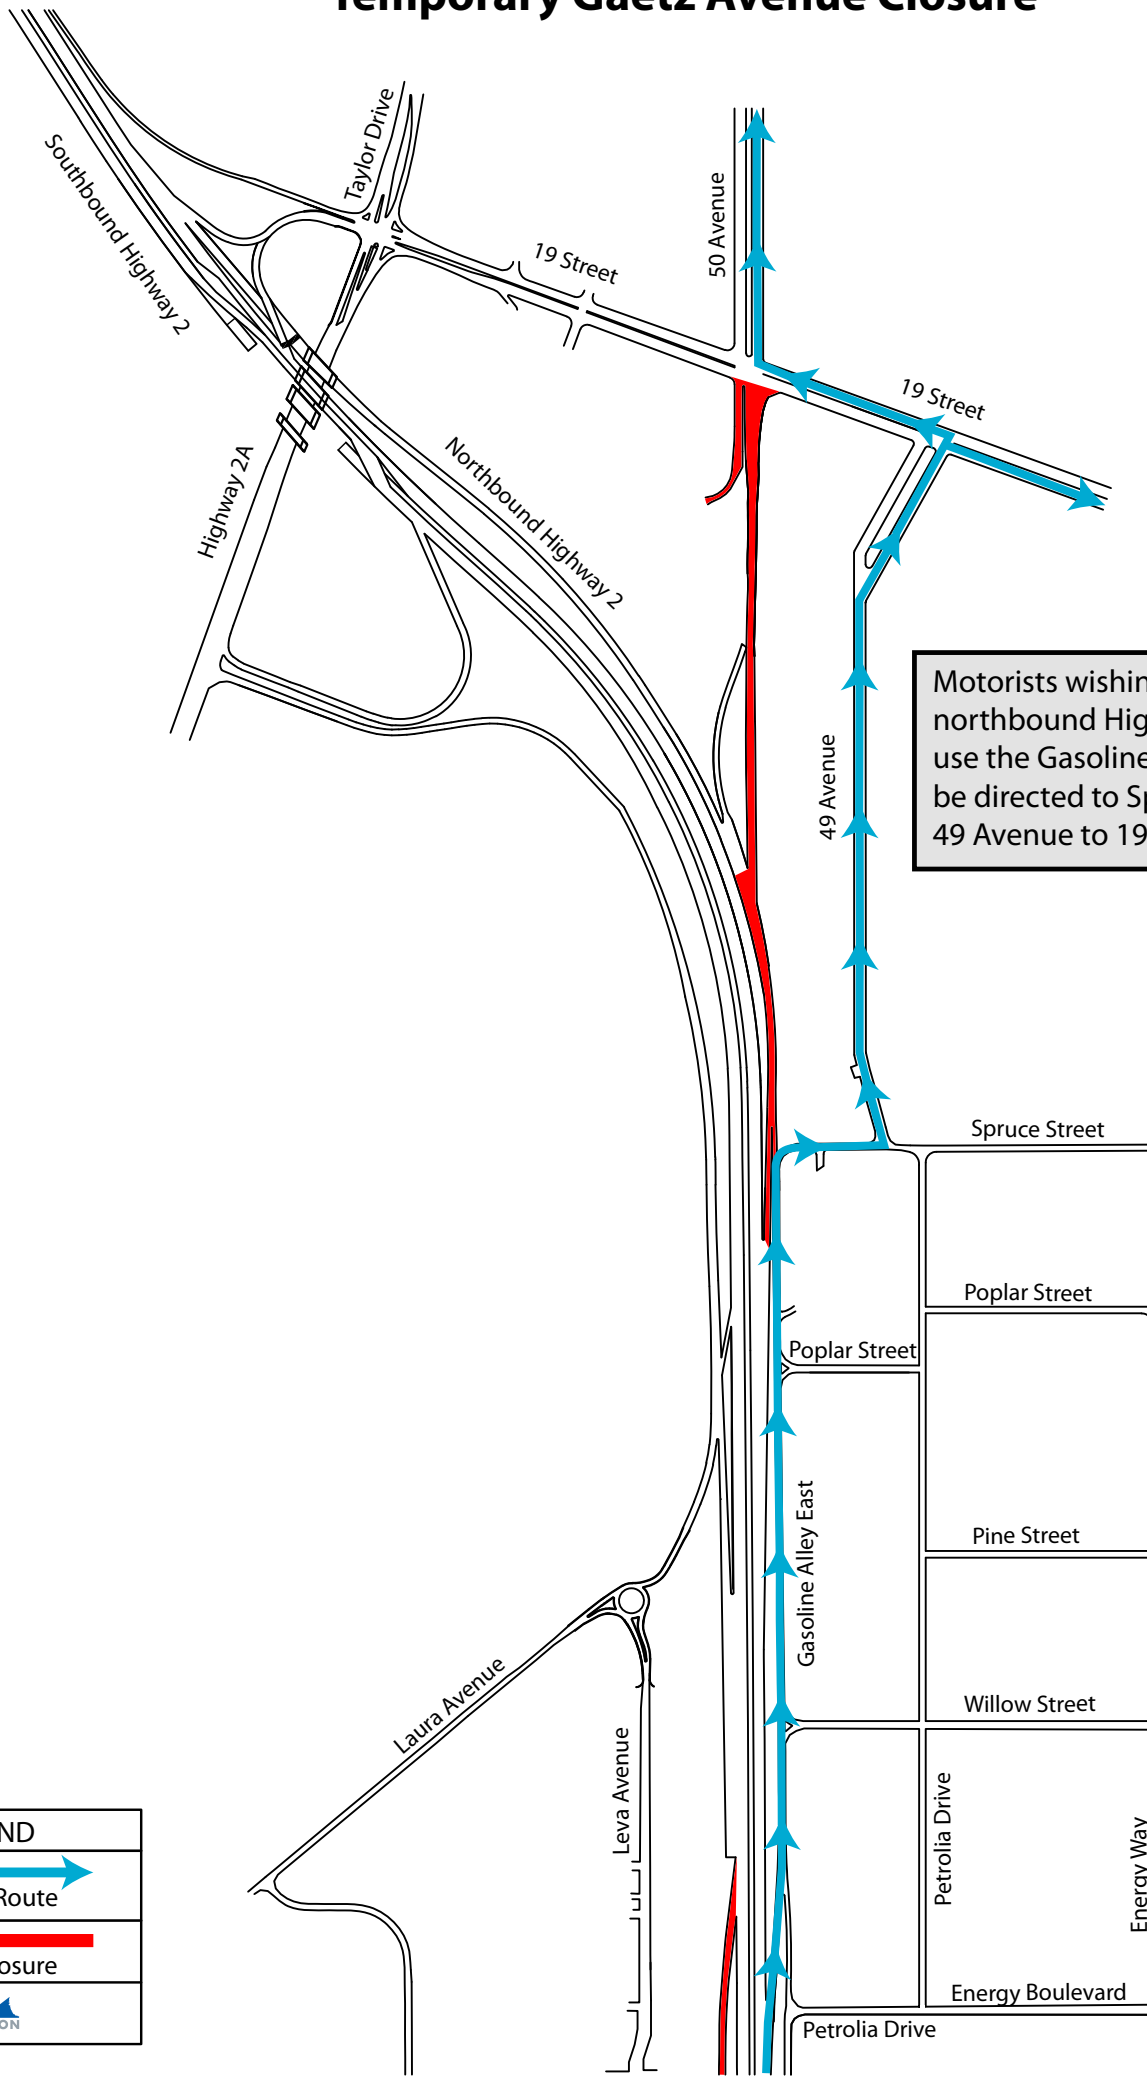

Temporary Gaetz Avenue Closure

Motorists wishing to access Red Deer from northbound Highway 2 will be directed to use the Gasoline Alley East exit, then will be directed to Spruce Street, then to 49 Avenue to 19 Street.

LEGEND
Detour Route
Road Closure