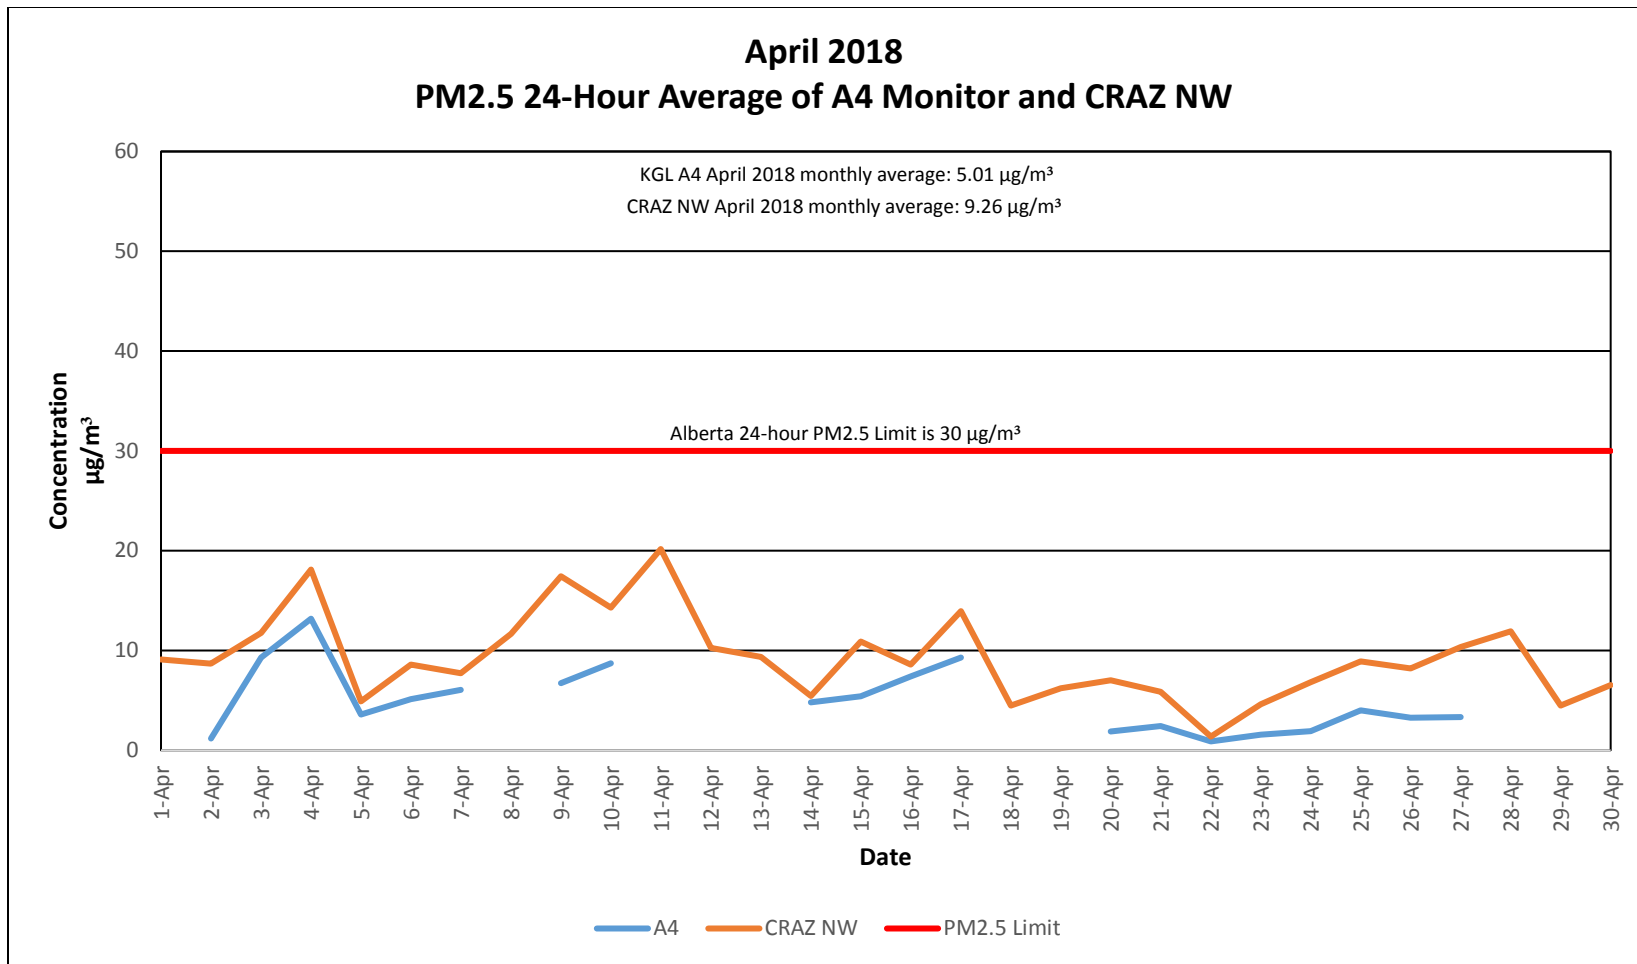

April 2018 PM2.5 24-Hour Average of A1 Monitor and CRAZ NW

Note:

- April 1, 2018: No A1 data due to solar panel exchange.
- April 30, 2018: No A1 data due to connection issues.

April 2018 PM2.5 24-Hour Average of A2 Monitor and CRAZ NW

April 2018 PM2.5 24-Hour Average of A3 Monitor and CRAZ NW

Note:

- April 1, 2018: No data for A4 monitor due to flow fault.
- April 8, 2018: No data for A4 monitor due to the solar panel being covered by snow.
- April 11 through April 13, 2018: No A4 data due to the batteries not being able to maintain a charge.
- April 18 and 19, 2018: A4 data omitted due to monitoring equipment malfunction.
- April 28 through April 30, 2018: No A4 data due to connection issues.