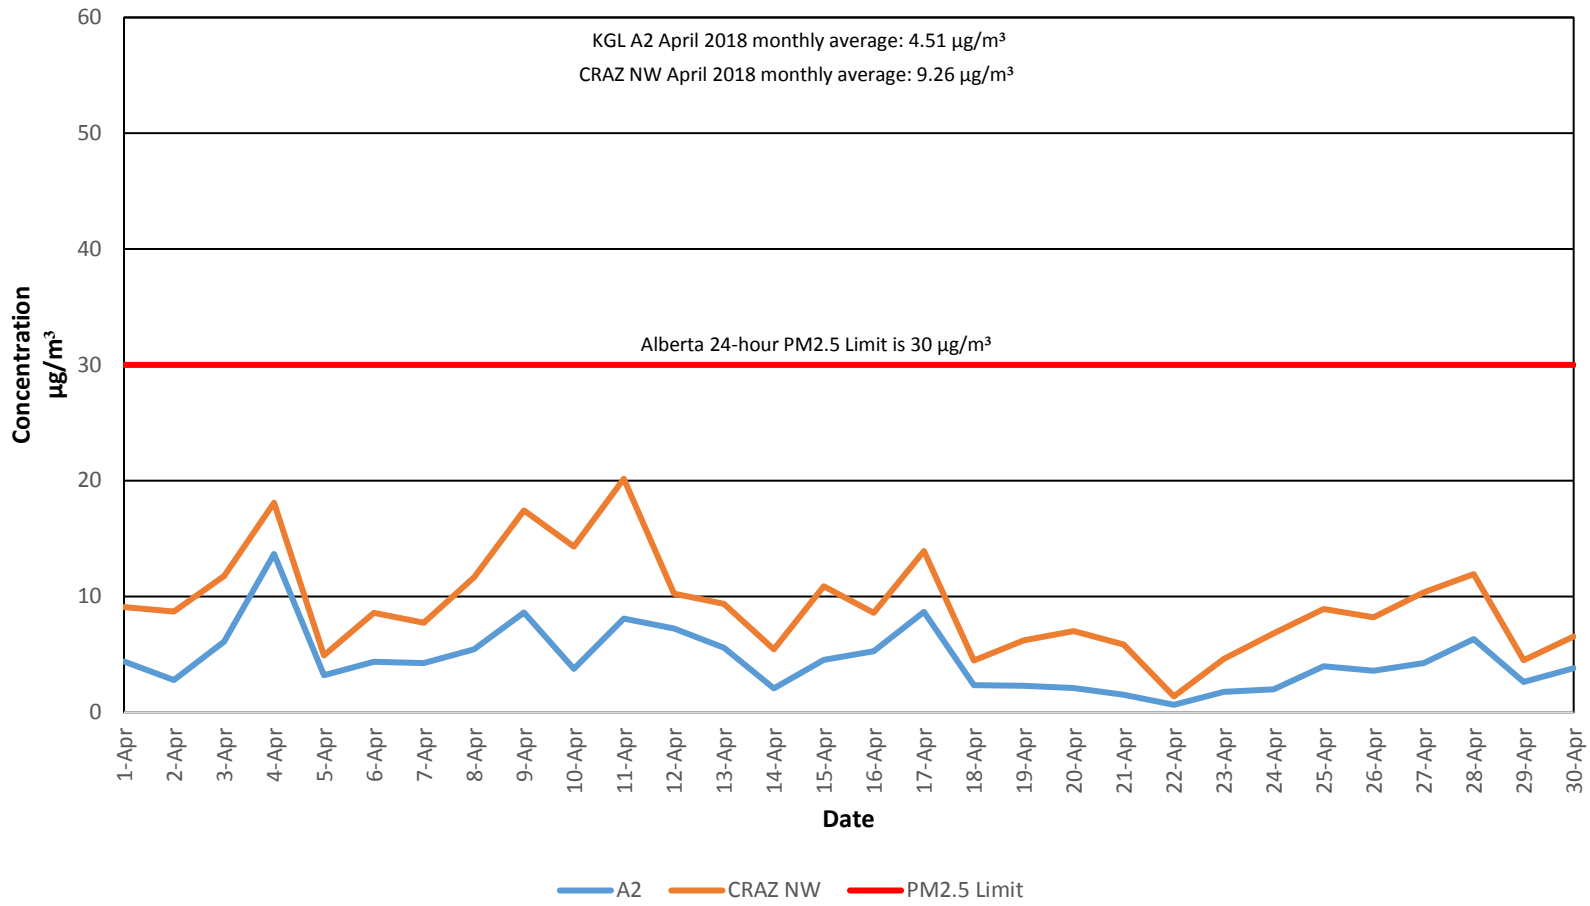

April 2018 PM2.5 24-Hour Average of A1 Monitor and CRAZ NW

Note:

- April 1, 2018: No A1 data due to solar panel exchange.
- April 30, 2018: No A1 data due to connection issues.

April 2018 PM2.5 24-Hour Average of A2 Monitor and CRAZ NW

April 2018 PM2.5 24-Hour Average of A3 Monitor and CRAZ NW

Note:

- April 1, 2018: No data for A4 monitor due to flow fault.
- April 8, 2018: No data for A4 monitor due to the solar panel being covered by snow.
- April 11 through April 13, 2018: No A4 data due to the batteries not being able to maintain a charge.
- April 18 and 19, 2018: A4 data omitted due to monitoring equipment malfunction.
- April 28 through April 30, 2018: No A4 data due to connection issues.