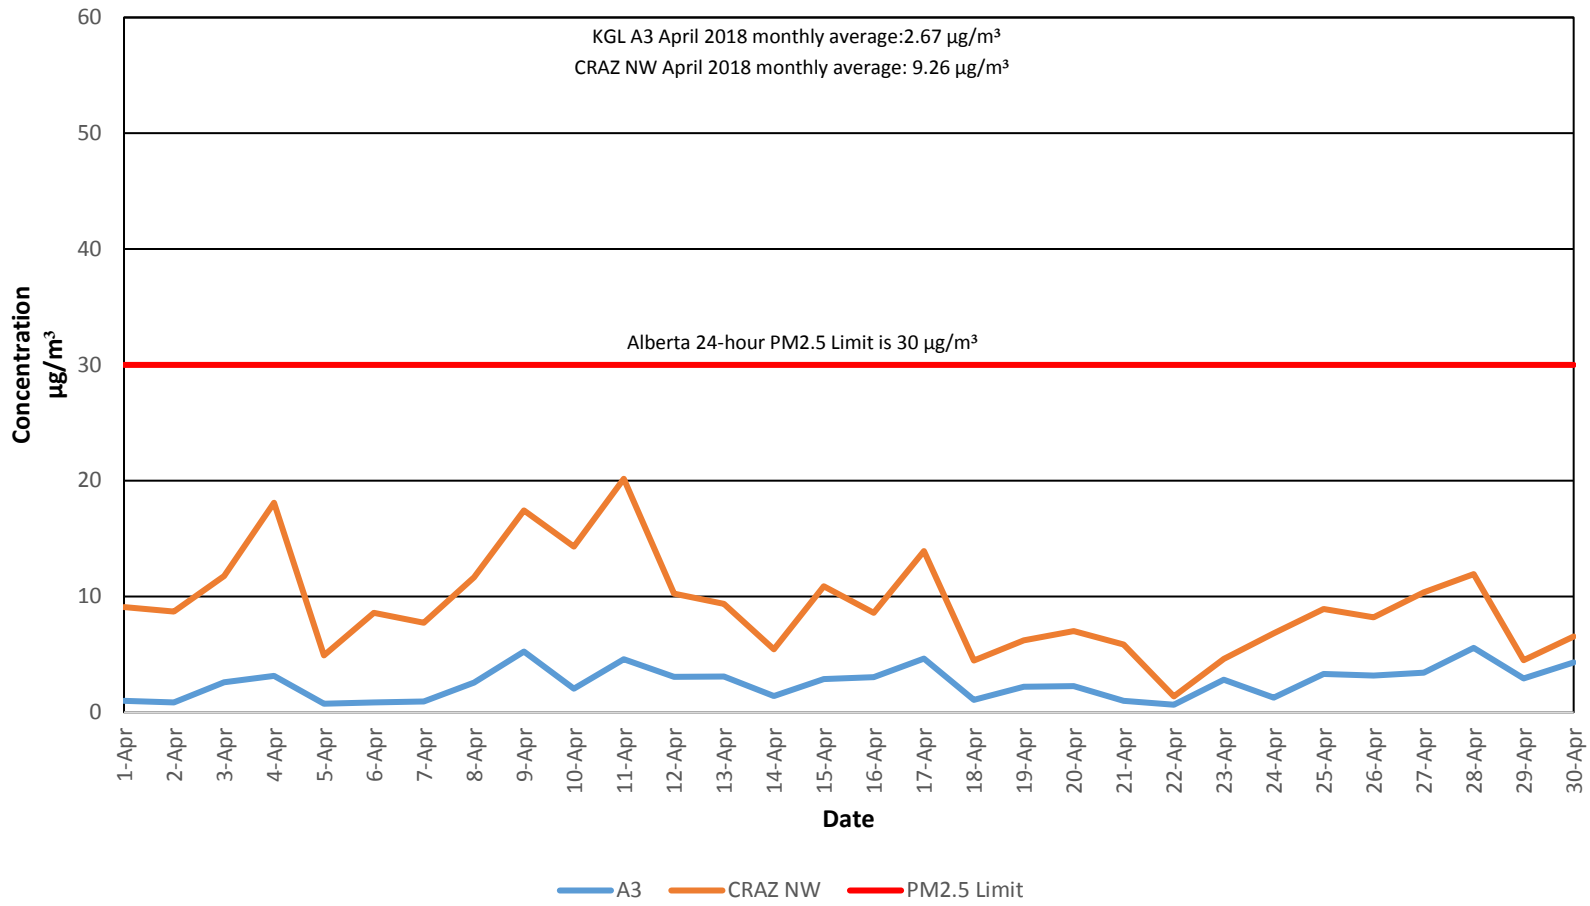

April 2018 PM2.5 24-Hour Average of A1 Monitor and CRAZ NW

Note:

- April 1, 2018: No A1 data due to solar panel exchange.
- April 30, 2018: No A1 data due to connection issues.

April 2018 PM2.5 24-Hour Average of A2 Monitor and CRAZ NW

April 2018 PM2.5 24-Hour Average of A3 Monitor and CRAZ NW

Note:

- April 1, 2018: No data for A4 monitor due to flow fault.
- April 8, 2018: No data for A4 monitor due to the solar panel being covered by snow.
- April 11 through April 13, 2018: No A4 data due to the batteries not being able to maintain a charge.
- April 18 and 19, 2018: A4 data omitted due to monitoring equipment malfunction.
- April 28 through April 30, 2018: No A4 data due to connection issues.