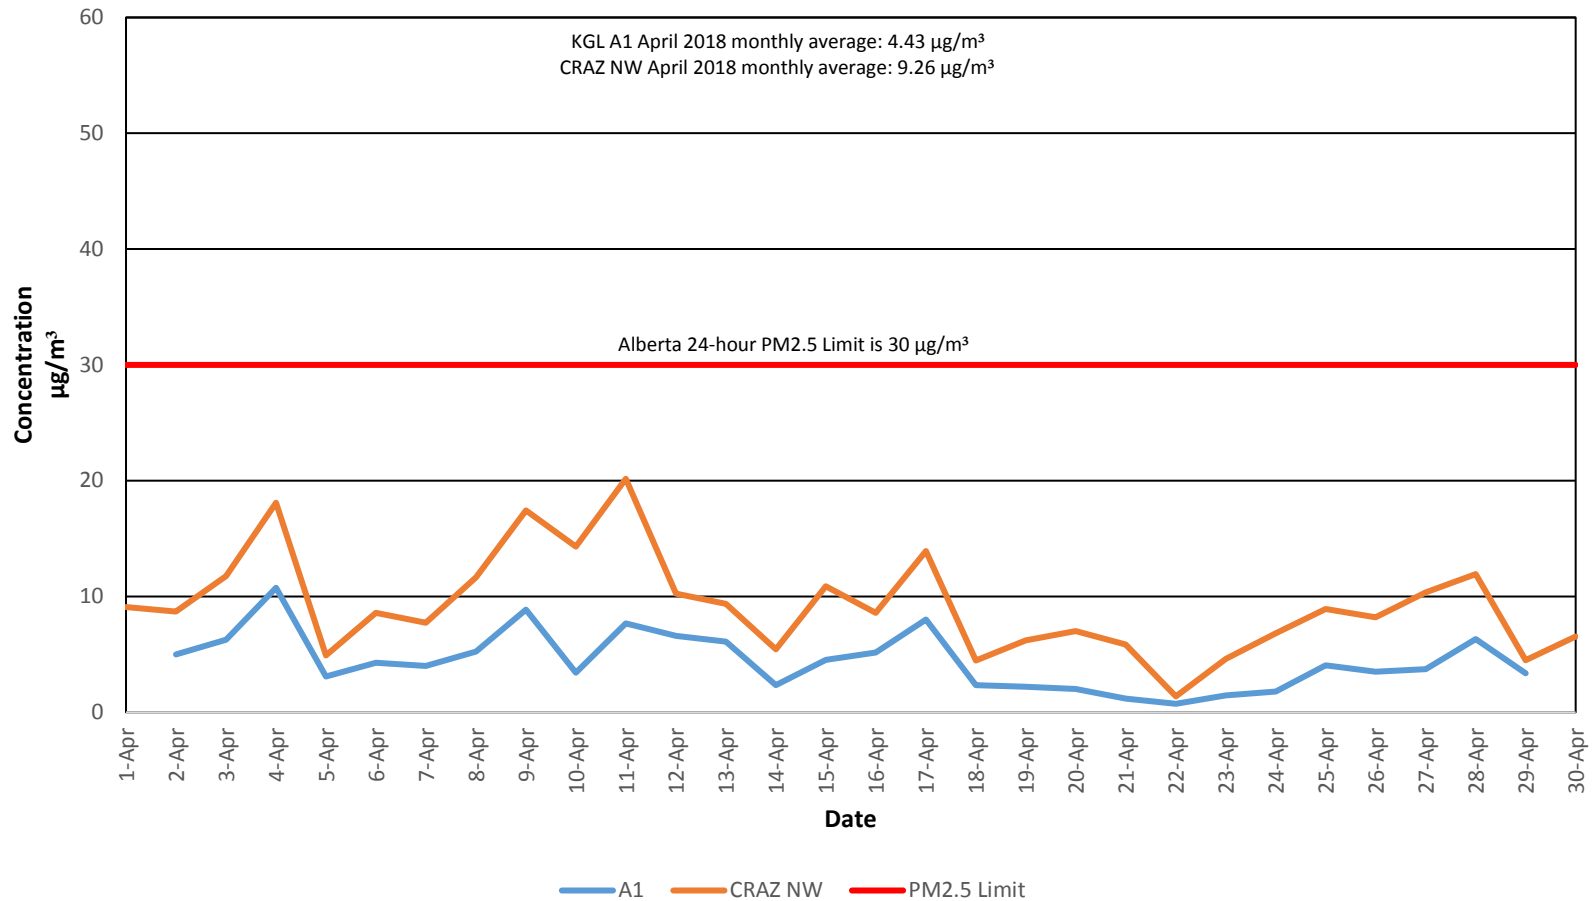

April 2018 PM2.5 24-Hour Average of A1 Monitor and CRAZ NW

Note:

- April 1, 2018: No A1 data due to solar panel exchange.
- April 30, 2018: No A1 data due to connection issues.

April 2018 PM2.5 24-Hour Average of A2 Monitor and CRAZ NW

April 2018 PM2.5 24-Hour Average of A3 Monitor and CRAZ NW

Note:

- April 1, 2018: No data for A4 monitor due to flow fault.
- April 8, 2018: No data for A4 monitor due to the solar panel being covered by snow.
- April 11 through April 13, 2018: No A4 data due to the batteries not being able to maintain a charge.
- April 18 and 19, 2018: A4 data omitted due to monitoring equipment malfunction.
- April 28 through April 30, 2018: No A4 data due to connection issues.