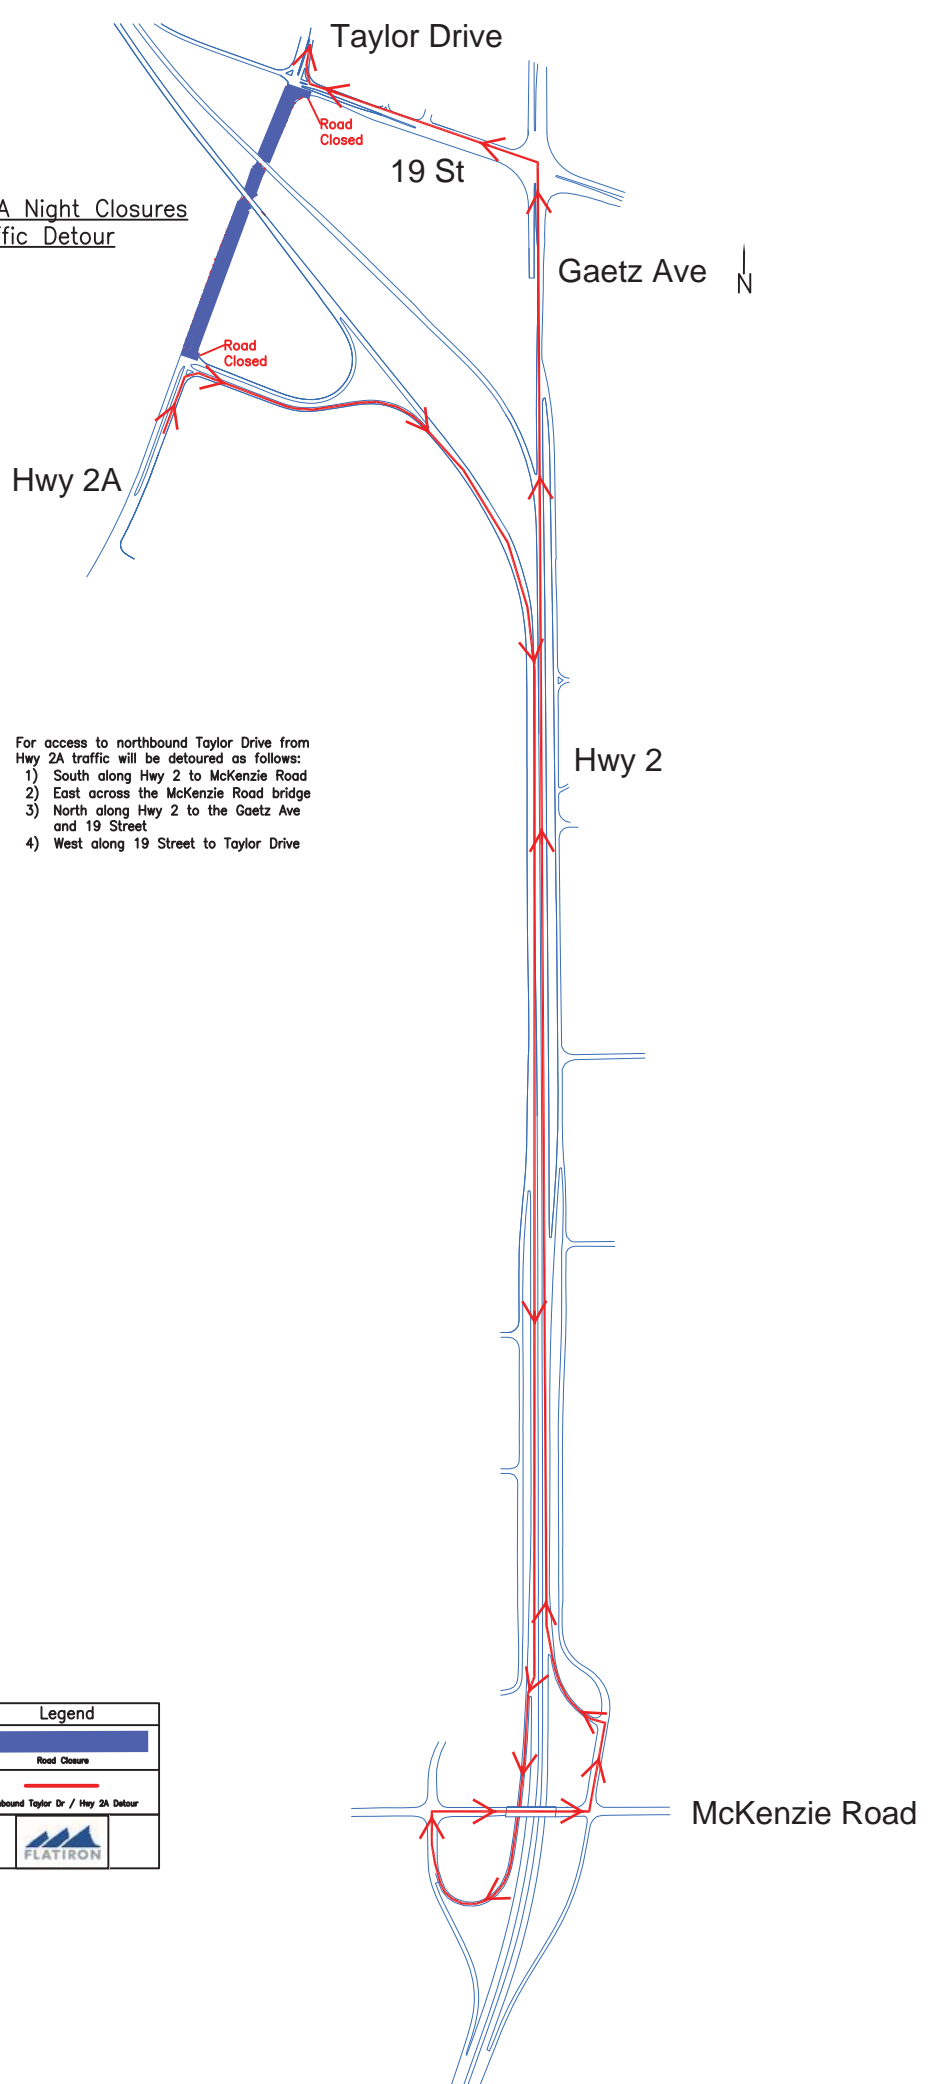

Taylor Drive / Hwy 2A Night Closures
Northbound Traffic Detour

- For access to northbound Taylor Drive from Hwy 2A traffic will be detoured as follows:
- 1) South along Hwy 2 to McKenzie Road
 - 2) East across the McKenzie Road bridge
 - 3) North along Hwy 2 to the Gaetz Ave and 19 Street
 - 4) West along 19 Street to Taylor Drive

Legend	
	Road Closure
	Northbound Taylor Dr / Hwy 2A Detour
